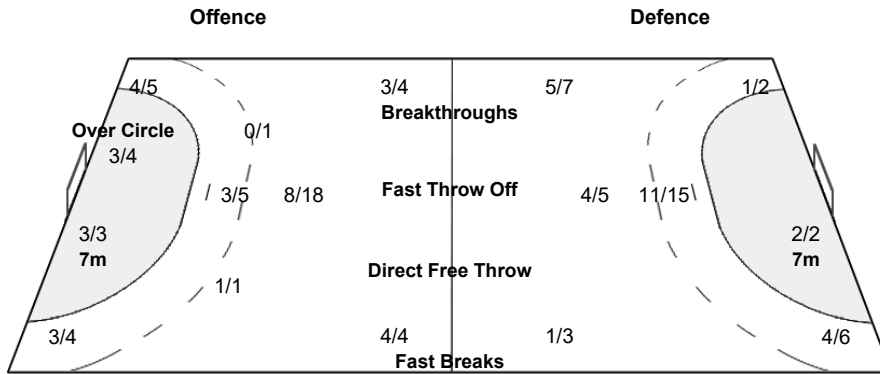

### Overview of Shot Distribution

**Team Goals / Shots**

2/3	1/1	3/3
8/10	1/3	2/5
6/8	3/4	6/6

1-Missed 4-Post 1-Blocked

**Goalkeepers Saves / Shots**

1/3	1/2	2/3
1/4		1/6
1/9	0/1	0/7

1 PEREZ de VARGAS MO

0/1		
0/1		1/1
		0/2