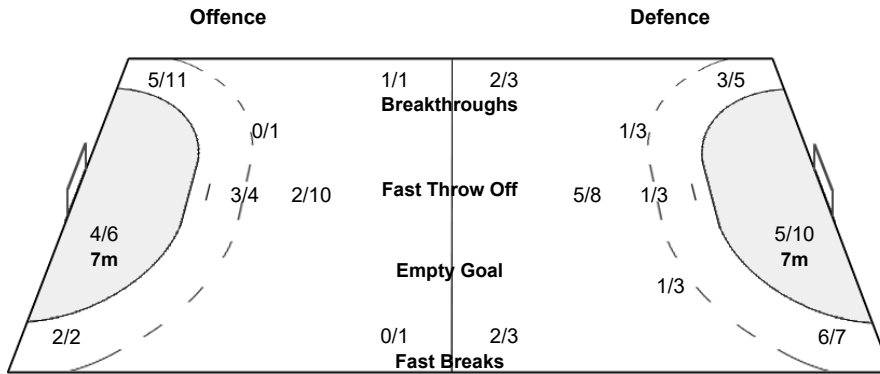

SAT 12 NOV 2022
Start Time: 18:00

Match Team Statistics
Match No: 28

CRO 17 - 26 DEN
(8 - 14) (9 - 12)

Referees: MERZ Maike (GER) / KUTTLER Tanja (GER)

CRO - Croatia

OverView of Shot Distribution