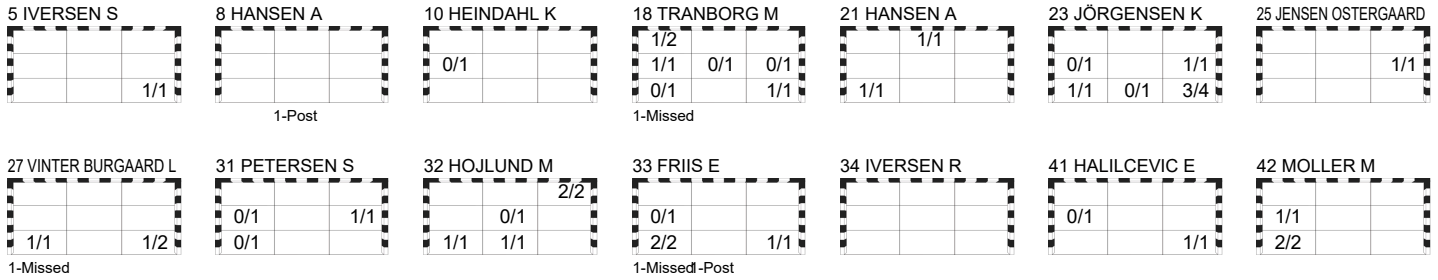

SAT 12 NOV 2022
Start Time: 18:00

Match Team Statistics
Match No: 28

CRO 17 - 26 DEN
(8 - 14) (9 - 12)

Referees: MERZ Maike (GER) / KUTTLER Tanja (GER)

DEN - Denmark

OverView of Shot Distribution