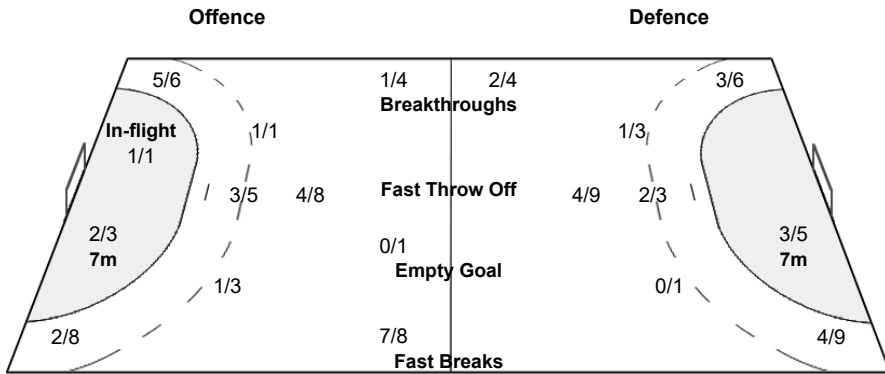

SUN 13 NOV 2022
Start Time: 20:30

Main Round Group II

Match Team Statistics
Match No: 36

FRA 27 - 19 MNE
(12 - 9) (15 - 10)

Referees: BRASETH Eskil (NOR) / SUNDET Leif Andre (NOR)

FRA - France

OverView of Shot Distribution

SUN 13 NOV 2022
Start Time: 20:30

Match Team Statistics

Match No: 36

FRA 27 - 19 MNE

(12 - 9) (15 - 10)

Referees: BRASETH Eskil (NOR) / SUNDET Leif Andre (NOR)

MNE - Montenegro Coach: POPOVIC Bojana

Time outs: 2

No.	Name	Total			All Goals / Shots								Punishments				Offence			Defence			TP	
		Goals	Shots	%	7mP	7m%	6mC	Wing	BT	FB	FTO	9m	EG	YC	RC	2M	2+2	AS	R7	TO/TF	ST	BS		P7
1	RAJIC Marina																							36:40
4	RADICEVIC Jovanka	6	9	67	3/4	75		3/5										2		1 / 1				60:00
7	KADOVIC Nadja																							0:00
9	JAUKOVIC Djurdjina	2	8	25	0/1	0		0/2	0/1		2/4				1		5	1	/ 1					50:57
10	PLETIKOSIC Matea	1	2	50				0/1			1/1								1 / 2					16:14
11	GODEC Ivana	1	2	50			1/1				0/1													11:09
21	BULATOVIC Nina																							0:00
22	POPOVIC Andrijana																							0:00
25	MALOVIC Djurdjina	1	4	25			0/1				1/3											1		24:30
26	COROVIC Natasa																							3:05
34	BRNOVIC Tatjana	2	2	100			1/1	1/1									2	2	1			1	1	46:32
43	BATINOVIC Marta																							20:34
66	ALIVODIC Ema																		/ 1			1		28:00
90	RAICEVIC Milena	2	4	50			0/1	2/2		0/1							2	1	7 / 2					43:01
91	PAVICEVIC Ivona	3	4	75			3/4												/ 1					56:01
96	GRBIC Itana	1	5	20			0/1	0/1		1/3							1	1	2 / 2					23:17
Totals		19	40	48	3/5	60	2/3	7/15	2/4		5/13				1		12	5	12 / 10		1	3		

No.	Name	Total			All Saves / Shots										
		Saves	Shots	%	7mP	7m%	6mC	Wing	BT	FB	FTO	9m	9m%	NS	NS%
1	RAJIC Marina	6	22	27	0/2	0	0/3	2/6	1/1	1/4		2/6	33	3/10	30
43	BATINOVIC Marta	4	15	27			1/2	0/3	1/2	0/4		2/4	50	2/7	29
Totals		10	37	27	0/2	0	1/5	2/9	2/3	1/8		4/10	40	5/17	29

Attacks

Team	All		Player Majority		Player Minority		Position Attacks		FB		Ind. FB		Team FB		TO	TO %
	G/Att.	%	G/Att.	%	G/Att.	%	G/Att.	%	G/Att.	%	G/Att.	%	G/Att.	%		
MNE	19/57	33	4/6	67	0/2	0	19/57	33							22	39

Team Shots

	Goals	Saves	Missed	Post	Blocked	Total	%	Prop %
6m Shots	2	1				3	67	8
Wing Shots	7	6		2		15	47	38
L R	4 3	4 2		1 1		9 6	44 50	23 15
9m Shots	5	4	1		3	13	38	33
L C R	4 1	1 1 2	1		3	1 9 3	0 44 33	3 23 8
7m Penalty Throws	3	1	1			5	60	13
Fast Breaks								0
Breakthroughs	2	1		1		4	50	10
Totals	19	13	2	3	3	40	48	100

Legend:			
%	Efficiency	2M	2-Minute Suspensions
9m	9-metre Shots	AS	Assists
EG	Empty Goal	FB	Fast Breaks
L	Left	NS	Near Shots
R	Right	RC	Red Cards
Wing	Wing Shots	YC	YC
2+2	2+2 Minute Suspensions	2+2	2+2 Minute Suspensions
6mC	6-metre Centre Shots	BT	Blocked Shots
7mP	7-metre Penalty Shots	FTO	Fast Throw off
AS	Assists	P7	Penalty 7-metre Fouls
BT	Breakthroughs	ST	Steals
C	Center	TO/TF	Turnover/Technical Faults
FB	Fast Breaks	TP	Time Played
G/Att.	Goals/Attacks		
Ind.	Individual		
Prop %	Proportion of Goals		
R7	Received 7-metre Fouls