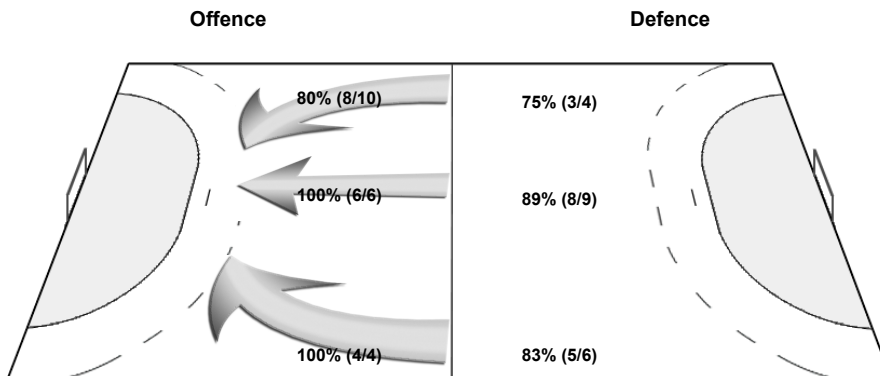

Shot Distribution Fast Breaks

33 WOLFF A

0/2	0/4	0/2
1/1	0/1	1/1
1/10	1/3	2/4

41 BIRLEHM J

45 REBMANN D

1/6	1/2	2/7
0/3	1/1	2/5
0/15	4/9	4/9

98 KLIMPKE T

3/3	0/2	1/5
2/4		4/10
1/15	0/1	3/8