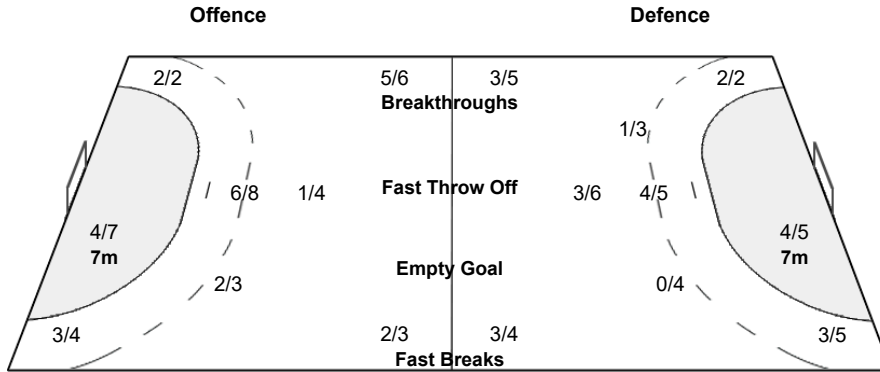

20 BÖLK E
0/2
1/1
2/2
2/2
1/1
1-Blocked

22 WEIGEL M
-------------

27 MAIDHOF J
1/1
0/1
0/1
1/1

30 BEHREND J
0/1

31 HAUF A
-----------

33 SCHULZE L
--------------

95 STOCKSCHLÄDER J
1/1
1/2
1/1

Team Goals / Shots		
2/5		2/2
3/6		6/9
6/6	3/3	3/4
1-Post		1-Blocked