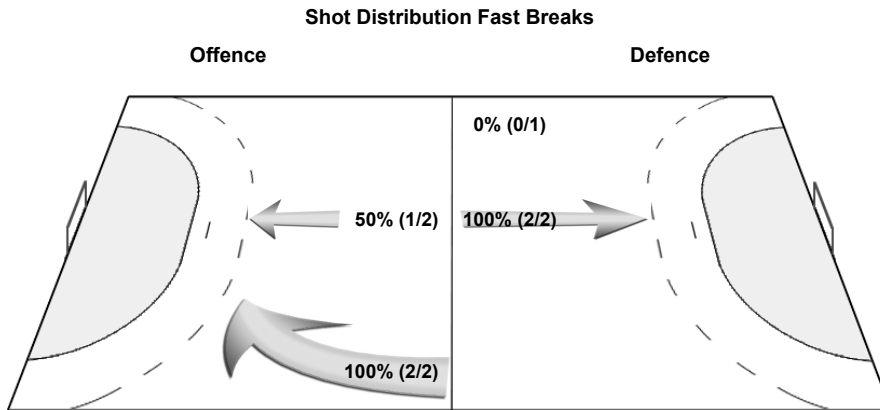

Goalkeepers Saves / Shots

3/5	0/2
3/6	3/9
0/6	1/4

16 PLACZEK A

2/3	0/1
3/6	3/8
0/6	1/4

21 ZIMA B

1/2	0/1

99 MALICZKIEWICZ M