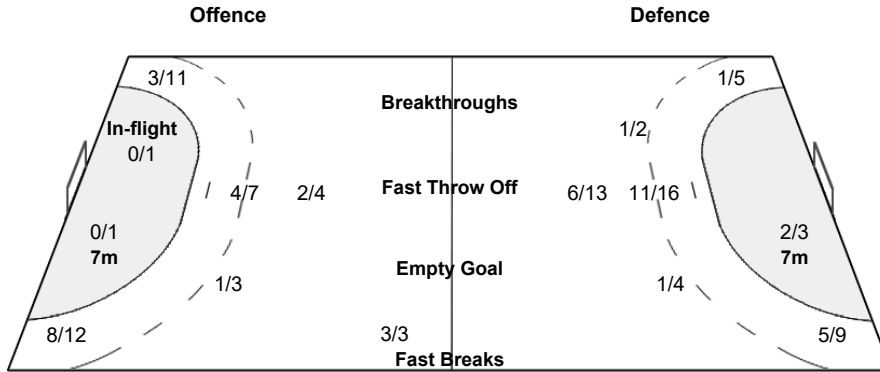

Preliminary Round - Group B

FR 4 NOV 2022
Start Time: 20:30

Match Team Statistics
Match No: 8

SWE 27 - 21 SRB
(14 - 9) (13 - 12)

Referees: SA Marta (POR) / SA Vania (POR)

SRB - Serbia

OverView of Shot Distribution

Team
Goals / Shots

1/1	1/3	3/3
2/4	1/1	4/7
5/8		4/4

3-Missed 7-Post 1-Blocked