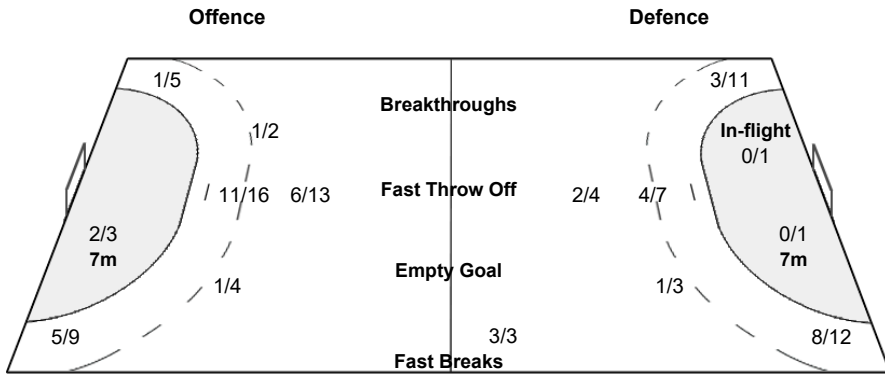

Team Goals / Shots

4/4	2/4	4/5
4/9	0/3	4/6
4/5	1/2	4/7

2-Missed 3-Post 2-Blocked