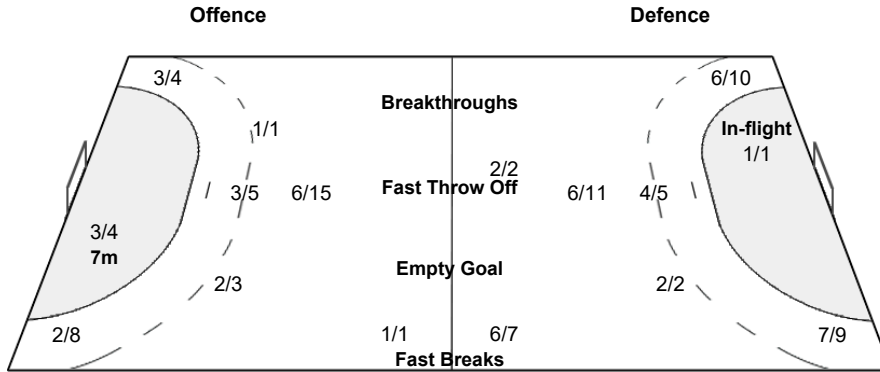

SUN 6 NOV 2022
Start Time: 20:30

Match Team Statistics
Match No: 9

SRB 21 - 34 DEN
(11 - 18) (10 - 16)

Referees: DUPLII Marina (UKR) / POBEDRINA Olena (UKR)

SRB - Serbia

OverView of Shot Distribution

SUN 6 NOV 2022
Start Time: 20:30

Match Team Statistics

Match No: 9

SRB 21 - 34 DEN

(11 - 18) (10 - 16)

Referees: DUPLII Marina (UKR) / POBEDRINA Olena (UKR)

DEN - Denmark Coach: JENSEN Jesper Haandbæk

Time outs: 1

No.	Name	Total			All Goals / Shots								Punishments				Offence			Defence			TP			
		Goals	Shots	%	7mP	7m%	6mC	Wing	BT	FB	FTO	9m	EG	YC	RC	2M	2+2	AS	R7	TO/TF	ST	BS		P7		
1	TOFT Sandra																							28:42		
5	IVERSEN Sarah	4	5	80			1/2	1/1		1/1	1/1					1				/ 1	1			23:50		
8	HANSEN Anne Mette	3	4	75				1/1				2/3				1		1					1	30:25		
10	HEINDAHL Kathrine Brothmann	4	4	100			2/2	1/1			1/1					1						1	1	43:43		
16	REINHARDT Althea Rebecca																							26:41		
18	TRANBORG Mette	3	4	75				1/2		1/1		1/1			1	2			/ 1					36:00		
21	HANSEN Andrea Ulrikka Aagot	3	4	75				2/3		1/1														13:46		
23	JÖRGENSEN Kristina	1	3	33				0/1				1/2						3		2 / 1	1		1	14:12		
25	JENSEN OSTERGAARD Trine	4	6	67				1/3		3/3														46:03		
27	VINTER BURGAARD Louise Katharina	2	3	67								2/3												17:49		
31	PETERSEN Simone Cathrine	2	2	100			1/1	1/1										3						15:26		
32	HOJLUND Mie Enggrob	2	2	100				1/1				1/1												5:22		
33	FRIIS Emma Cecilie Uhrskov	2	4	50				2/3		0/1														29:06		
34	IVERSEN Rikke	2	2	100			1/1	1/1							1				1					37:17		
41	HALILCEVIC Elma	1	1	100				1/1	1/1									1						29:47		
42	MOLLER Michala Eisberg	1	3	33								1/3												22:53		
Team																							1			
Totals		34	47	72			5/6	13/19		6/7	2/2	8/13		1	6		8		4 / 3	2	1	3				

No.	Name	Total			All Saves / Shots										
		Saves	Shots	%	7mP	7m%	6mC	Wing	BT	FB	FTO	9m	9m%	NS	NS%
1	TOFT Sandra	8	19	42	0/1	0	1/1	3/6				4/11	36	4/7	57
16	REINHARDT Althea Rebecca	8	18	44	1/3	33	1/4	4/6		0/1		2/4	50	5/10	50
Totals		16	37	43	1/4	25	2/5	7/12		0/1		6/15	40	9/17	53

Attacks

Team	All		Player Majority		Player Minority		Position Attacks		FB		Ind. FB		Team FB		TO	TO %
	G/Att.	%	G/Att.	%	G/Att.	%	G/Att.	%	G/Att.	%	G/Att.	%	G/Att.	%		
DEN	34/53	64	3/5	60	7/8	88	26/44	59	6/7	86			6/7	86	7	13

Team Shots

	Goals	Saves	Missed	Post	Blocked	Total	%	Prop %
6m Shots	5			1		6	83	13
Wing Shots	13	2	2	2		19	68	40
L R	7 6	2	1 1	1 1		9 10	78 60	19 21
9m Shots	8	1	1	1	2	13	62	28
L C R	2 6	1	1	1	2	2 11	100 55	4 23 0
7m Penalty Throws								0
Fast Breaks	6	1				7	86	15
Breakthroughs								0
Totals	34	4	3	4	2	47	72	100

Legend:	% Efficiency	2M 2-Minute Suspensions	2+2 2+2 Minute Suspensions	6mC 6-metre Centre Shots	7mP 7-metre Penalty Shots
9m 9-metre Shots	AS Assists	BS Blocked Shots	FTO Fast Throw off	BT Breakthroughs	C Center
EG Empty Goal	FB Fast Breaks	FB Fast Breaks	P7 Penalty 7-metre Fouls	G/Att. Goals/Attacks	Ind. Individual
L Left	NS Near Shots	NS Near Shots	P7 Penalty 7-metre Fouls	Prop % Proportion of Goals	R7 Received 7-metre Fouls
R Right	RC Red Cards	RC Red Cards	ST Steals	TO/TF Turnover/Technical Faults	TP Time Played
Wing Wing Shots	YC YC	YC YC