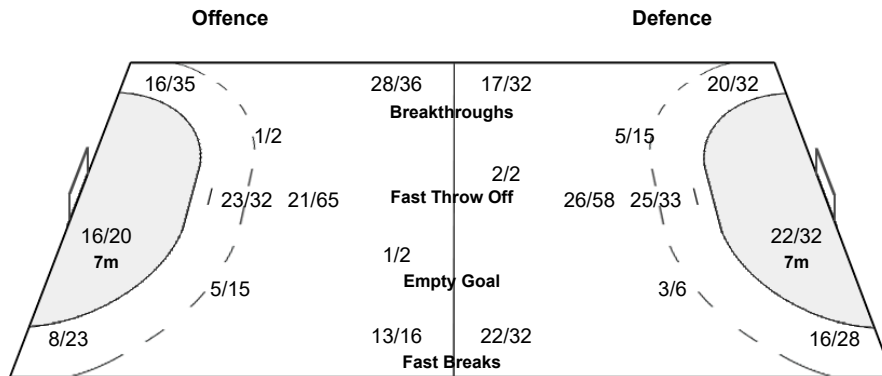

Cumulative Statistics

CRO - Croatia
After 6 matches

OverView of Shot Distribution

Team
Goals / Shots

10/15	9/20	12/13
7/19	0/7	10/14
40/52	8/16	36/41

27-Missed 12-Post 10-Blocked

Goalkeepers
Saves / Shots

7/25	6/12	6/16
17/27	4/4	9/25
11/51	7/19	6/53

1 BEŠEN L

		1/2
4/5		1/2
0/4	2/3	1/5