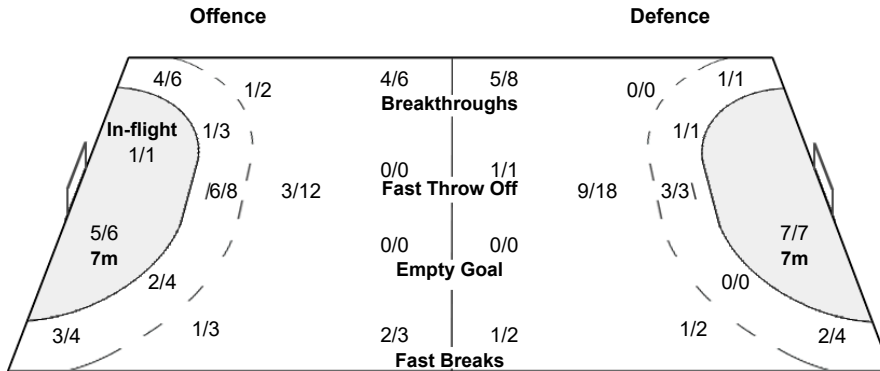

SUN 28 JAN 2024
Start Time: 17:45

Final

Cologne

Match Team Statistics
Match No: 65

FRA 33 - 31 DEN
(14 - 14) (13 - 13) (6 - 4)

Referees: MARIN LORENTE Andreu (ESP) / GARCIA SERRADILLA Ignacio (ESP)

FRA - France

OverView of Shot Distribution