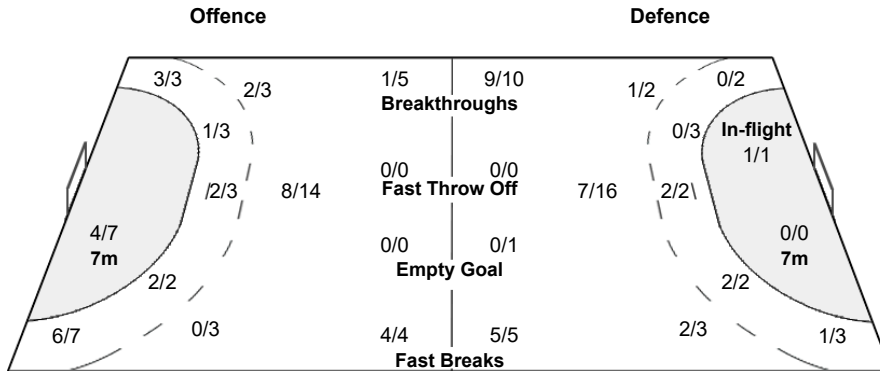

FRI 26 JAN 2024
Start Time: 17:45

Semi-final

Cologne

Match Team Statistics
Match No: 61

FRA 34 - 30 SWE
(17 - 11) (10 - 16) (7 - 3)

Referees: NIKOLOV Slave (MKD) / NACHEVSKI Gjorgji (MKD)

FRA - France

OverView of Shot Distribution

FRI 26 JAN 2024
Start Time: 17:45

Semi-final

Match Team Statistics
Match No: 61

Cologne

FRA 34 - 30 SWE
(17 - 11) (10 - 16) (7 - 3)

Referees: NIKOLOV Slave (MKD) / NACHEVSKI Gjorgji (MKD)

SWE - Sweden

Coach: SOLBERG Glenn (NOR)

Time outs: 3

No.	Name	Total			All Goals / Shots								Punishments				Offence			Defence			TP	
		Goals	Shots	%	7m	7m%	6m	Wing	BT	FB	FTO	9m	EG	YC	RC	2M	2+2	AS	R7	TO/TF	ST	BS		P7
2	CARLSBOGARD Jonathan	3	5	60					2/2			1/3												53:32
5	DARJ Max	5	5	100			5/5											1		1				46:05
11	PETTERSSON Daniel	0	2	0				0/2															1	67:16
12	PALICKA Andreas																							69:45
13	KARLSSON Sebastian Carl Percy																							0:00
15	WANNE Hampus	5	7	71				1/3		4/4											1	1		69:45
16	THULIN Tobias Alexander Gustav																							0:12
19	CLAAR Felix	9	13	69					4/5		5/8							3		2	1			51:00
22	PELLAS Lucas																							0:00
23	LAGERGREN Albin	1	5	20			0/3		1/1		0/1							1		/ 2			1	44:40
24	GOTTFRIDSSON Jim	4	8	50					2/2		2/5	0/1						1		1 / 2				36:08
32	BERGENDAHL Oscar																						2	23:55
33	SANDELL Lukas	2	4	50					1/1		1/3							1		2 / 1	1	2		25:35
35	NILSSON Andreas																							0:00
42	JOHANSSON Eric	1	1	100							1/1							2						2:07
49	WALLINIUS Karl																							0:00
Totals		30	50	60			5/8	1/5	9/10	5/5	10/21	0/1				1		10		8 / 5	3	2	7	

No.	Name	Total			All Saves / Shots										
		Saves	Shots	%	7m	7m%	6m	Wing	BT	FB	FTO	9m	9m%	NS	NS%
12	PALICKA Andreas	15	48	31	3/6	50	3/8	1/10	4/5	0/4		4/15	27	8/23	35
16	THULIN Tobias Alexander Gustav	0	1	0	0/1	0									
Totals		15	49	31	3/7	43	3/8	1/10	4/5	0/4		4/15	27	8/23	35

Attacks

Team	All		Player Majority		Player Minority		Position Attacks		FB		Ind. FB		Team FB		TO	TO %
	G/Att.	%	G/Att.	%	G/Att.	%	G/Att.	%	G/Att.	%	G/Att.	%	G/Att.	%		
SWE	30/59	51	4/7	57			25/53	47	5/5	100			5/5	100	13	22

Team Shots

	Goals	Saves	Missed	Post	Blocked	Total	%	Prop %
6m Shots	5	2			1	8	63	16
Wing Shots	1	4				5	20	10
L R	1	2 2				3 2	33 0	6 4
9m Shots	10	6		1	4	21	48	42
L C R	2 7 1	1 4 1		1	4	3 16 2	67 44 50	6 32 4
7m Penalty Throws								0
Fast Breaks	5					5	100	10
Breakthroughs	9	1				10	90	20
Totals	30	13	1	1	5	50	60	100

Legend:			
%	Efficiency	2M	2-Minute Suspensions
9m	9-metre Shots	AS	Assists
EG	Empty Goal	FB	Fast Breaks
L	Left	NS	Near Shots
R	Right	RC	Red Cards (Direct and after 3rd 2-Minute Suspension)
TP	Time Played	Wing	Wing Shots
		2+2	2+2 Minute Suspensions
		BS	Blocked Shots
		FTO	Fast Throw off
		P7	Penalty 7-metre Fouls
		YC	Yellow Cards
		6m	6-metre Shots
		BT	Breakthroughs
		G/Att.	Goals/Attacks
		Prop %	Proportion of Goals
		ST	Steals
		7m	7-metre Penalty Shots
		C	Center
		Ind.	Individual
		R7	Received 7-metre Fouls
		TO/TF	Turnover/Technical Faults