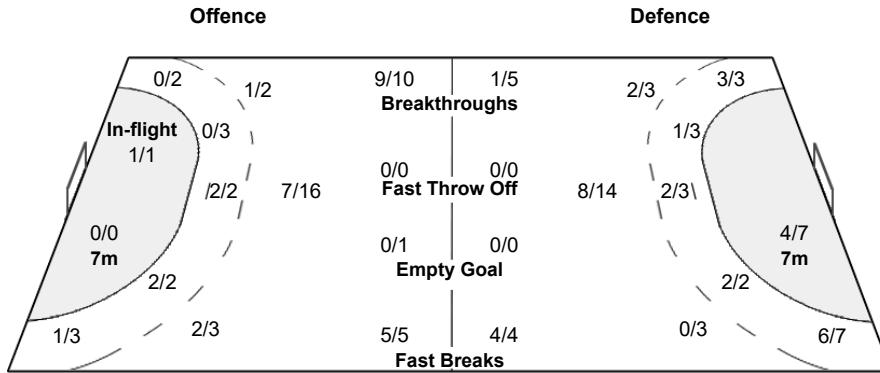

FRI 26 JAN 2024
Start Time: 17:45

Semi-final

Match Team Statistics
Match No: 61

Cologne

FRA 34 - 30 SWE
(17 - 11) (10 - 16) (7 - 3)

Referees: NIKOLOV Slave (MKD) / NACHEVSKI Gjorgji (MKD)

SWE - Sweden

Coach: SOLBERG Glenn (NOR)

Time outs: 3

No.	Name	Total			All Goals / Shots								Punishments				Offence			Defence			TP	
		Goals	Shots	%	7m	7m%	6m	Wing	BT	FB	FTO	9m	EG	YC	RC	2M	2+2	AS	R7	TO/TF	ST	BS		P7
2	CARLSBOGARD Jonathan	3	5	60					2/2			1/3												53:32
5	DARJ Max	5	5	100			5/5											1		1				46:05
11	PETTERSSON Daniel	0	2	0				0/2															1	67:16
12	PALICKA Andreas																							69:45
13	KARLSSON Sebastian Carl Percy																							0:00
15	WANNE Hampus	5	7	71				1/3		4/4											1	1		69:45
16	THULIN Tobias Alexander Gustav																							0:12
19	CLAAR Felix	9	13	69					4/5		5/8							3		2	1			51:00
22	PELLAS Lucas																							0:00
23	LAGERGREN Albin	1	5	20			0/3		1/1		0/1							1		/ 2			1	44:40
24	GOTTFRIDSSON Jim	4	8	50					2/2		2/5	0/1						1		1 / 2				36:08
32	BERGENDAHL Oscar																						2	23:55
33	SANDELL Lukas	2	4	50					1/1		1/3							1		2 / 1	1	2		25:35
35	NILSSON Andreas																							0:00
42	JOHANSSON Eric	1	1	100							1/1							2						2:07
49	WALLINIUS Karl																							0:00
Totals		30	50	60			5/8	1/5	9/10	5/5	10/21	0/1				1		10		8 / 5	3	2	7	

No.	Name	Total			All Saves / Shots										
		Saves	Shots	%	7m	7m%	6m	Wing	BT	FB	FTO	9m	9m%	NS	NS%
12	PALICKA Andreas	15	48	31	3/6	50	3/8	1/10	4/5	0/4		4/15	27	8/23	35
16	THULIN Tobias Alexander Gustav	0	1	0	0/1	0									
Totals		15	49	31	3/7	43	3/8	1/10	4/5	0/4		4/15	27	8/23	35

Attacks

Team	All		Player Majority		Player Minority		Position Attacks		FB		Ind. FB		Team FB		TO	TO %
	G/Att.	%	G/Att.	%	G/Att.	%	G/Att.	%	G/Att.	%	G/Att.	%	G/Att.	%		
SWE	30/59	51	4/7	57			25/53	47	5/5	100			5/5	100	13	22

Team Shots

	Goals	Saves	Missed	Post	Blocked	Total	%	Prop %
6m Shots	5	2			1	8	63	16
Wing Shots	1	4				5	20	10
L R	1	2 2				3 2	33 0	6 4
9m Shots	10	6		1	4	21	48	42
L C R	2 7 1	1 4 1		1	4	3 16 2	67 44 50	6 32 4
7m Penalty Throws								0
Fast Breaks	5					5	100	10
Breakthroughs	9	1				10	90	20
Totals	30	13	1	1	5	50	60	100

Legend:			
%	Efficiency	2M	2-Minute Suspensions
9m	9-metre Shots	AS	Assists
EG	Empty Goal	FB	Fast Breaks
L	Left	NS	Near Shots
R	Right	RC	Red Cards (Direct and after 3rd 2-Minute Suspension)
TP	Time Played	Wing	Wing Shots
		2+2	2+2 Minute Suspensions
		BS	Blocked Shots
		FTO	Fast Throw off
		P7	Penalty 7-metre Fouls
		YC	Yellow Cards
		6m	6-metre Shots
		BT	Breakthroughs
		G/Att.	Goals/Attacks
		Prop %	Proportion of Goals
		ST	Steals
		7m	7-metre Penalty Shots
		C	Center
		Ind.	Individual
		R7	Received 7-metre Fouls
		TO/TF	Turnover/Technical Faults

Match Team Statistics

Match No: 61

FRA 34 - 30 SWE

(17 - 11) (10 - 16) (7 - 3)

Referees: NIKOLOV Slave (MKD) / NACHEVSKI Gjorgji (MKD)

SWE - Sweden

OverView of Shot Distribution