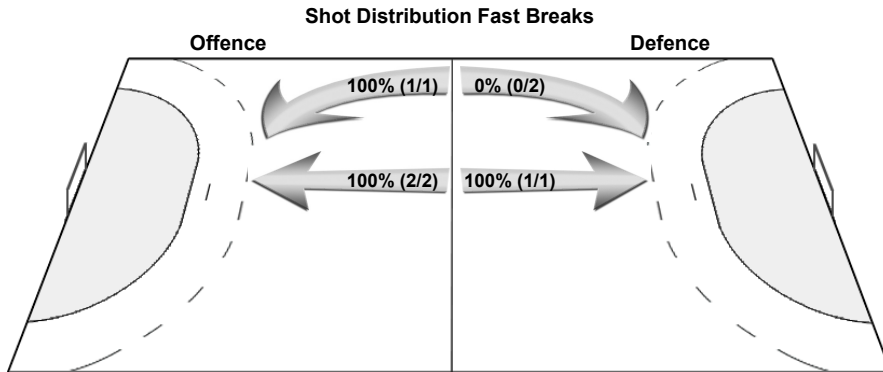

Main Round Group I

Match Team Statistics

Herning

Match No: 46

GER 38 - 34 FRA
(19 - 15) (19 - 19)

Referees: BORICIC Marko (SRB) / MARKOVIC Dejan (SRB)

GER - Germany

Overview of Shot Distribution