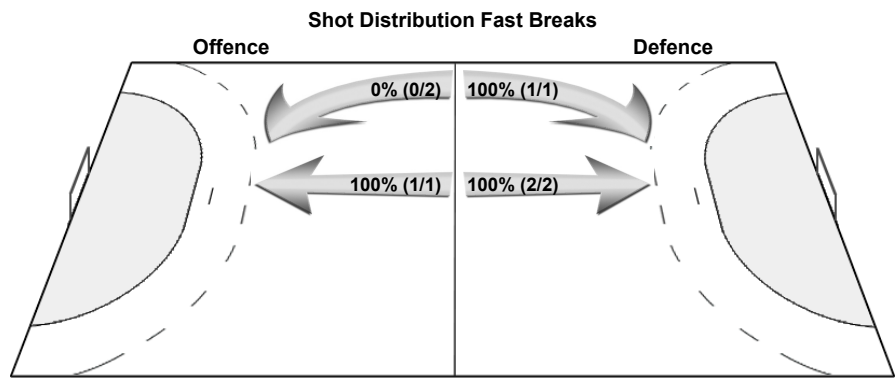

Main Round Group I

Match Team Statistics

Herning

Match No: 46

GER 38 - 34 FRA
(19 - 15) (19 - 19)

Referees: BORICIC Marko (SRB) / MARKOVIC Dejan (SRB)

FRA - France

Overview of Shot Distribution