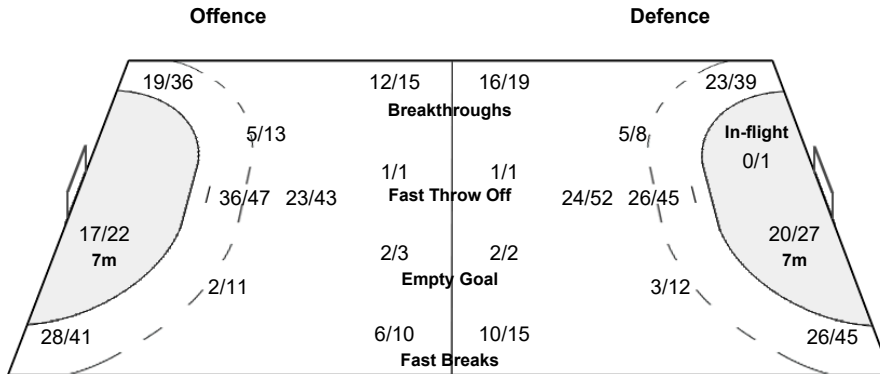

Cumulative Statistics

SLO - Slovenia After 6 matches

OverView of Shot Distribution

Team
Goals / Shots

22/30	7/12	23/28
14/24	0/2	20/33
24/31	8/12	33/36

17-Missed 13-Post 4-Blocked