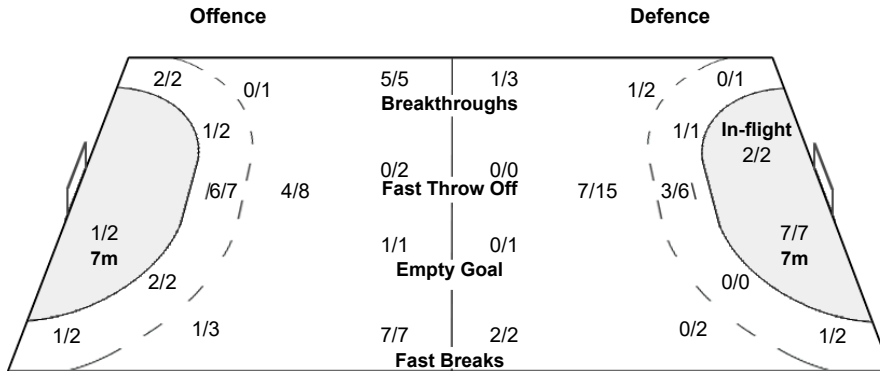

Team Goals / Shots

1/2	3/3	2/3
1/5		3/3
15/16	1/1	5/8

3-Missed