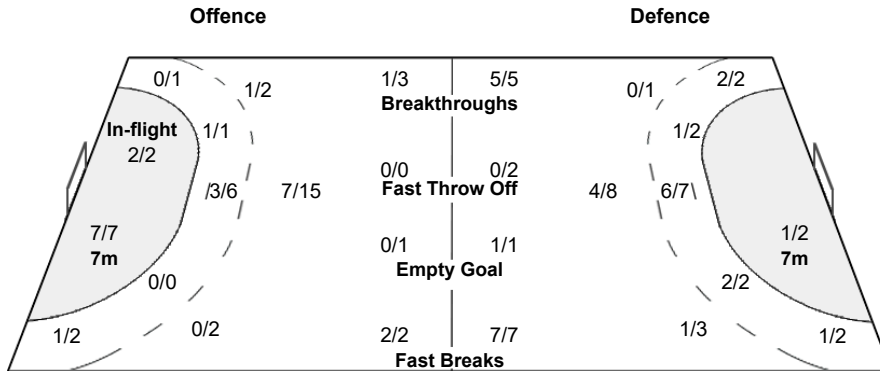

Match Team Statistics

Match No: 11

Mannheim

CRO 31 - 25 ROU

(16 - 12) (15 - 13)

Referees: KONJICANIN Amar (BIH) / KONJICANIN Dino (BIH)

ROU - Romania

Coach: PASCUAL FUERTES Xavier (ESP)

YC/RC Coach: 1/0 Time outs: 3

No.	Name	Total			All Goals / Shots								Punishments				Offence			Defence			TP	
		Goals	Shots	%	7m	7m%	6m	Wing	BT	FB	FTO	9m	EG	YC	RC	2M	2+2	AS	R7	TO/TF	ST	BS		P7
1	IANCU Ionut Ciprian																	1						17:23
3	ILIE Gabriel Cristian																	1	1	1				4:03
4	STANCIUC Daniel	2	5	40			1/2		1/3									4	2	/ 1				39:18
5	NISTOR IONITA Ionut	2	3	67			1/1	0/1		1/1										1 / 1				58:01
8	MILITARU Robert Mihai														1									32:21
10	CUMPANICI Stefan Gabriel	2	2	100							2/2						1	1	1 / 1				21:21	
12	VASILE Dan Lucian	0	1	0								0/1											36:39	
13	ROTARU Adrian Vladut	0	1	0			0/1																8:13	
14	GRIGORAS Demis Cosmin	3	6	50			1/1				2/5						1	1					24:28	
17	RACOTEA Dan Emil														1				/ 1		2		12:02	
18	SADOVEAC Marius	1	3	33			1/1				0/2						1	1	1 / 1				19:11	
21	CABA Liviu Emil														1		1					2	18:20	
23	DEDU Calin	2	3	67			2/3																24:33	
24	NEGRU Nicusor Andrei	9	11	82	7/7	100		1/2		1/1		0/1					1		/ 1				59:09	
30	DRAGAN Andrei Valeriu	1	2	50								1/2					1						9:25	
35	BUZLE Iosif Andrei	3	7	43							3/7				1		3	1	2 / 1				35:33	
Team														1										
Totals		25	44	57	7/7	100	6/9	1/3	1/3	2/2		8/19	0/1	1		5		15	7	6 / 7	2		2	

No.	Name	Total			All Saves / Shots										
		Saves	Shots	%	7m	7m%	6m	Wing	BT	FB	FTO	9m	9m%	NS	NS%
1	IANCU Ionut Ciprian	2	12	17	1/1	100	0/4	0/1	0/3	0/1		1/2	50	0/8	0
12	VASILE Dan Lucian	8	28	29	0/1	0	2/7	0/2	0/2	0/6	1/1	5/9	56	2/11	18
EG			1												
Totals		10	41	24	1/2	50	2/11	0/3	0/5	0/7	1/1	6/11	55	2/19	11

Attacks

Team	All		Player Majority		Player Minority		Position Attacks		FB		Ind. FB		Team FB		TO	TO %
	G/Att.	%	G/Att.	%	G/Att.	%	G/Att.	%	G/Att.	%	G/Att.	%	G/Att.	%		
ROU	25/54	46	4/5	80	3/7	43	23/50	46	2/3	67			2/3	67	13	24

Team Shots

	Goals	Saves	Missed	Post	Blocked	Total	%	Prop %
6m Shots	6		2		1	9	67	20
Wing Shots	1	1	1			3	33	7
L R	1	1	1			2 1	50 0	5 2
9m Shots	8	6	1		4	19	42	43
L C R	7 1	2 4	1		4	2 15 2	0 47 50	5 34 5
7m Penalty Throws	7					7	100	16
Fast Breaks	2					2	100	5
Breakthroughs	1		2			3	33	7
Totals	25	7	7		5	44	57	100

Legend:	
% Efficiency	2M 2-Minute Suspensions
9m 9-metre Shots	2+2 2+2 Minute Suspensions
EG Empty Goal	AS Assists
L Left	BS Blocked Shots
R Right	FB Fast Breaks
TP Time Played	FTO Fast Throw off
	NS Near Shots
	P7 Penalty 7-metre Fouls
	RC Red Cards (Direct and after 3rd 2-Minute Suspension)
	ST Steals
	Wing Wing Shots
	YC Yellow Cards
	6m 6-metre Shots
	7m 7-metre Penalty Shots
	BT Breakthroughs
	C Center
	G/Att. Goals/Attacks
	Ind. Individual
	Prop % Proportion of Goals
	R7 Received 7-metre Fouls
	TO/TF Turnover/Technical Faults

Match Team Statistics
Match No: 11

CRO 31 - 25 ROU
(16 - 12) (15 - 13)

Referees: KONJICANIN Amar (BIH) / KONJICANIN Dino (BIH)

ROU - Romania

OverView of Shot Distribution