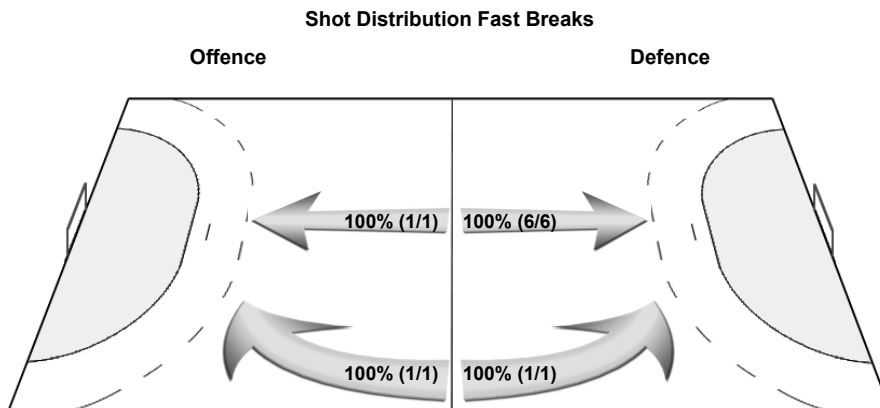

Match Team Statistics

Match No: 11

Mannheim

CRO 31 - 25 ROU

(16 - 12) (15 - 13)

Referees: KONJICANIN Amar (BIH) / KONJICANIN Dino (BIH)

ROU - Romania

Coach: PASCUAL FUERTES Xavier (ESP)

YC/RC Coach: 1/0 Time outs: 3

No.	Name	Total			All Goals / Shots								Punishments				Offence			Defence			TP	
		Goals	Shots	%	7m	7m%	6m	Wing	BT	FB	FTO	9m	EG	YC	RC	2M	2+2	AS	R7	TO/TF	ST	BS		P7
1	IANCU Ionut Ciprian																	1						17:23
3	ILIE Gabriel Cristian																	1	1	1				4:03
4	STANCIUC Daniel	2	5	40			1/2		1/3									4	2	/ 1				39:18
5	NISTOR IONITA Ionut	2	3	67			1/1	0/1		1/1										1 / 1				58:01
8	MILITARU Robert Mihai														1									32:21
10	CUMPANICI Stefan Gabriel	2	2	100							2/2						1	1	1 / 1				21:21	
12	VASILE Dan Lucian	0	1	0								0/1											36:39	
13	ROTARU Adrian Vladut	0	1	0			0/1																8:13	
14	GRIGORAS Demis Cosmin	3	6	50			1/1				2/5						1	1					24:28	
17	RACOTEA Dan Emil														1				/ 1		2		12:02	
18	SADOVEAC Marius	1	3	33			1/1				0/2						1	1	1 / 1				19:11	
21	CABA Liviu Emil														1		1					2	18:20	
23	DEDU Calin	2	3	67			2/3																24:33	
24	NEGRU Nicusor Andrei	9	11	82	7/7	100		1/2		1/1		0/1					1		/ 1				59:09	
30	DRAGAN Andrei Valeriu	1	2	50								1/2					1						9:25	
35	BUZLE Iosif Andrei	3	7	43							3/7				1		3	1	2 / 1				35:33	
Team														1										
Totals		25	44	57	7/7	100	6/9	1/3	1/3	2/2		8/19	0/1	1		5		15	7	6 / 7	2		2	

No.	Name	Total			All Saves / Shots										
		Saves	Shots	%	7m	7m%	6m	Wing	BT	FB	FTO	9m	9m%	NS	NS%
1	IANCU Ionut Ciprian	2	12	17	1/1	100	0/4	0/1	0/3	0/1		1/2	50	0/8	0
12	VASILE Dan Lucian	8	28	29	0/1	0	2/7	0/2	0/2	0/6	1/1	5/9	56	2/11	18
EG			1												
Totals		10	41	24	1/2	50	2/11	0/3	0/5	0/7	1/1	6/11	55	2/19	11

Attacks

Team	All		Player Majority		Player Minority		Position Attacks		FB		Ind. FB		Team FB		TO	TO %
	G/Att.	%	G/Att.	%	G/Att.	%	G/Att.	%	G/Att.	%	G/Att.	%	G/Att.	%		
ROU	25/54	46	4/5	80	3/7	43	23/50	46	2/3	67			2/3	67	13	24

Team Shots

	Goals	Saves	Missed	Post	Blocked	Total	%	Prop %
6m Shots	6		2		1	9	67	20
Wing Shots	1	1	1			3	33	7
L R	1	1	1			2 1	50 0	5 2
9m Shots	8	6	1		4	19	42	43
L C R	7 1	2 4	1		4	2 15 2	0 47 50	5 34 5
7m Penalty Throws	7					7	100	16
Fast Breaks	2					2	100	5
Breakthroughs	1		2			3	33	7
Totals	25	7	7		5	44	57	100

Legend:	
% Efficiency	2M 2-Minute Suspensions
9m 9-metre Shots	2+2 2+2 Minute Suspensions
EG Empty Goal	AS Assists
L Left	BS Blocked Shots
R Right	FB Fast Breaks
TP Time Played	FTO Fast Throw off
	NS Near Shots
	P7 Penalty 7-metre Fouls
	RC Red Cards (Direct and after 3rd 2-Minute Suspension)
	ST Steals
	Wing Wing Shots
	YC Yellow Cards
	6m 6-metre Shots
	7m 7-metre Penalty Shots
	BT Breakthroughs
	C Center
	G/Att. Goals/Attacks
	Ind. Individual
	Prop % Proportion of Goals
	R7 Received 7-metre Fouls
	TO/TF Turnover/Technical Faults

Match Team Statistics
Match No: 11

CRO 31 - 25 ROU
(16 - 12) (15 - 13)

Referees: KONJICANIN Amar (BIH) / KONJICANIN Dino (BIH)

ROU - Romania

OverView of Shot Distribution