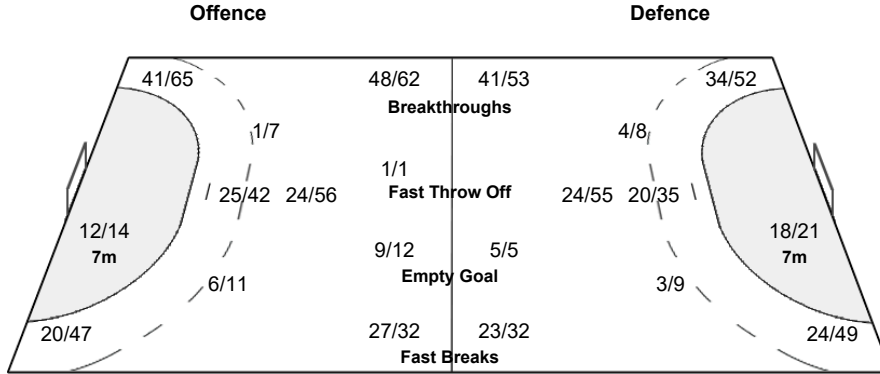

Cumulative Statistics

NED - Netherlands After 7 matches

OverView of Shot Distribution

Team
Goals / Shots

18/21	5/11	18/22
30/47	5/15	27/40
62/71	7/12	42/53

25-Missed 15-Post 16-Blocked

Goalkeepers
Saves / Shots

1/17	7/19	1/20
11/40	10/15	21/49
8/46	3/8	10/54

3 ROMPEN C

30 DUJNDAM R

1/6	0/4	0/3
5/12	1/3	3/8
1/10	0/1	2/12

38 TEN HOLTE Y

0/11	6/14	1/17
6/26	9/10	18/40
7/36	3/7	8/39

Shot Distribution Fast Breaks

Cumulative Statistics