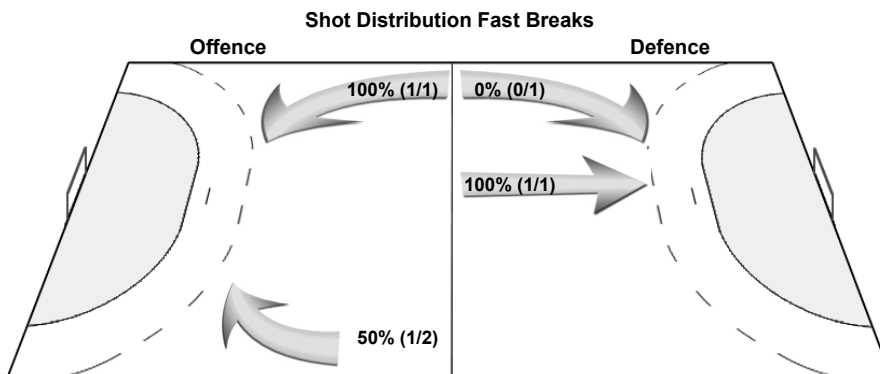

Main Round Group II

Malmö

Match No: 60

Match Team Statistics

CRO 27 - 25 HUN
(13 - 15) (14 - 10)

Referees: JORUM Lars (NOR) / KLEVEN Havard (NOR)

CRO - Croatia

Overview of Shot Distribution