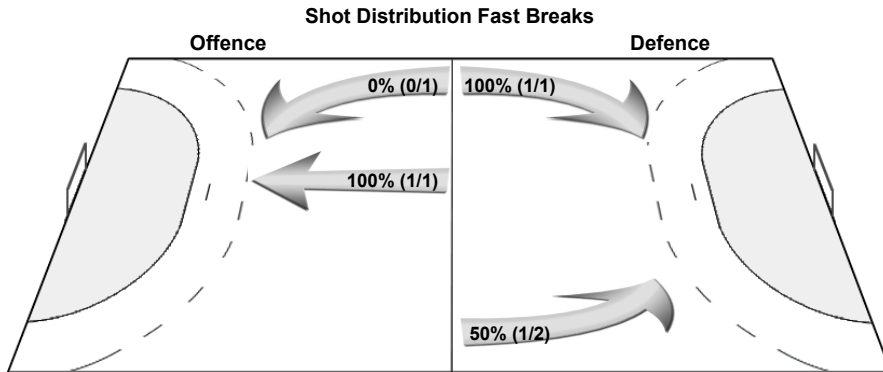

Main Round Group II

Malmö

Match No: 60

Match Team Statistics

CRO 27 - 25 HUN
(13 - 15) (14 - 10)

Referees: JORUM Lars (NOR) / KLEVEN Havard (NOR)

HUN - Hungary

Overview of Shot Distribution