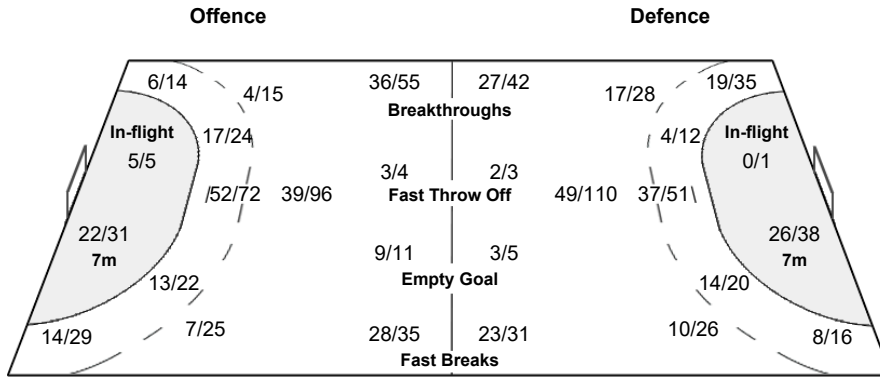

Cumulative Statistics

GER - Germany
After 9 matches

OverView of Shot Distribution

Team
Goals / Shots

21/32	5/8	30/36
28/44	2/9	22/49
56/69	25/37	66/93

26-Missed 21-Post 15-Blocked

Goalkeepers
Saves / Shots

11/35	6/12	9/49
16/33	9/12	17/34
16/79	8/28	19/68

1 SPÄTH D

1/5	1/1	1/8
4/10	1/2	3/4
6/26	1/4	1/12