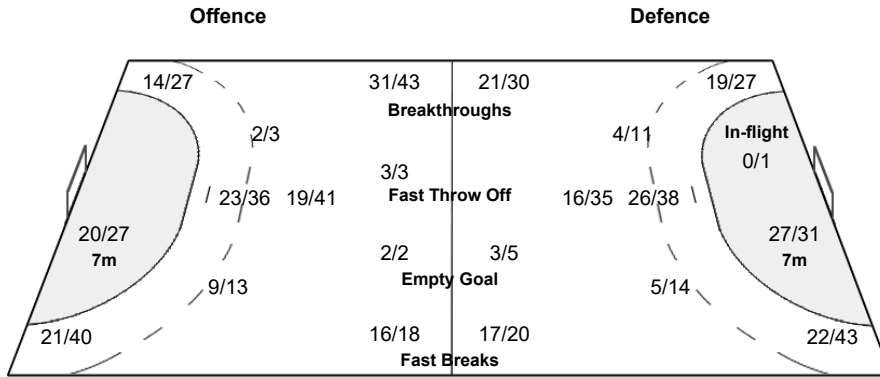

Cumulative Statistics

GER - Germany After 6 matches

OverView of Shot Distribution

Team
Goals / Shots

18/23	6/8	8/9
17/33	2/7	34/49
31/40	4/7	40/46

8-Missed 14-Post 9-Blocked

Goalkeepers
Saves / Shots

1/18	6/12	5/14
8/32	2/4	13/39
14/52	4/12	6/36

16 ROCH I

0/8	0/1	0/3
3/10	2/3	4/12
3/16	2/2	1/10