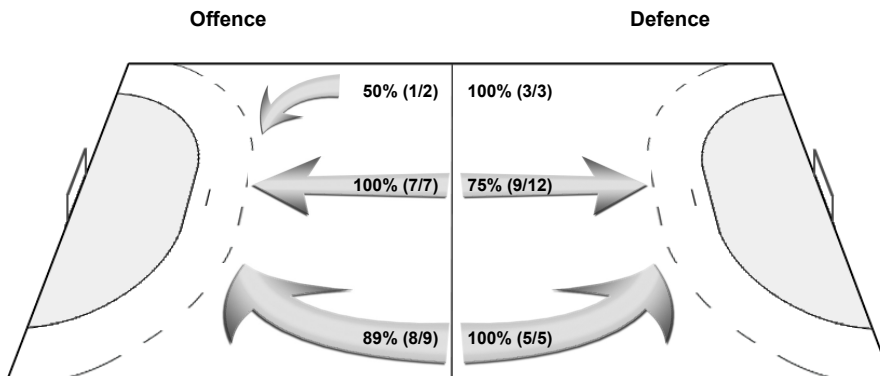

Shot Distribution Fast Breaks

42 FILTER K

1/10	6/11	4/10
5/22		9/27
11/34	2/10	5/26