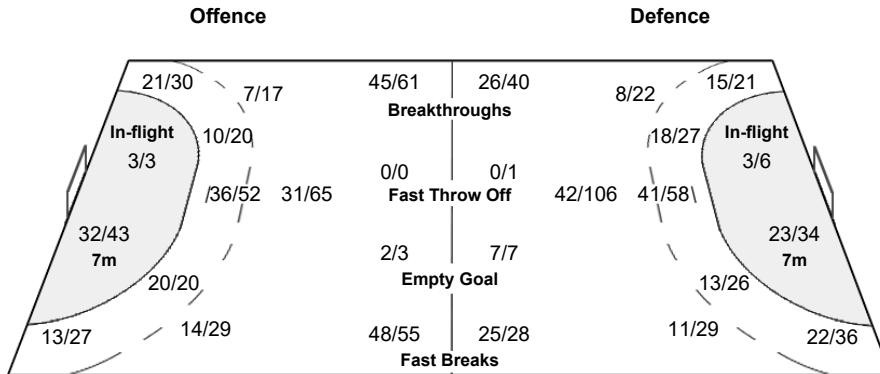

Cumulative Statistics

SWE - Sweden
After 9 matches

OverView of Shot Distribution

Team
Goals / Shots

57/71	6/8	43/49
24/40	4/6	16/33
55/67	14/19	63/79

15-Missed 19-Post 20-Blocked

Goalkeepers
Saves / Shots

18/53	2/7	12/53
23/36	5/10	23/45
18/86	9/25	15/65