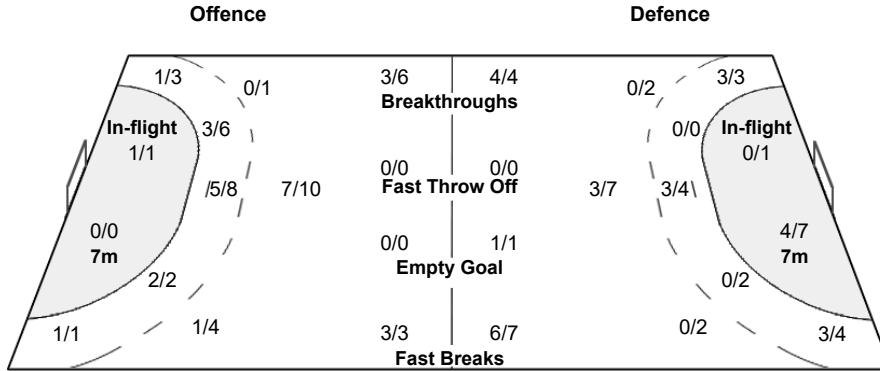

Match Team Statistics

Match No: 13

ISL 27 - 27 SRB

(11 - 10) (16 - 17)

Referees: ACCOTO MARTINS Daniel (POR) / ACCOTO MARTINS Roberto (POR)

SRB - Serbia

Coach: GERONA SALAET Antonio (ESP)

Time outs: 3

No.	Name	Total			All Goals / Shots								Punishments				Offence			Defence			TP	
		Goals	Shots	%	7m	7m%	6m	Wing	BT	FB	FTO	9m	EG	YC	RC	2M	2+2	AS	R7	TO/TF	ST	BS		P7
1	CUPARA Vladimir																							0:00
5	KOS Milos	0	3	0							0/2				1								1	9:57
11	ABUTOVIC Ilija																							2:36
13	BORZAS Uros	2	2	100			1/1				1/1							3		/ 1				16:48
14	MILOSAVLJEVIC Marko	0	1	0							0/1									/ 1	1			18:40
15	KOJADINOVIC Uros	2	4	50			2/2		0/1		0/1									1 / 1				11:59
17	RADIVOJEVIC Bogdan	3	5	60			1/1	1/3			1/1											1		59:40
19	ILIC Nemanja	2	2	100			1/1			1/1														29:38
20	PUSICA Miljan																					1		21:40
21	ILIC Vanja	2	2	100			1/1	1/1										1						26:51
23	VEJIN Predrag	2	6	33			0/3		1/2		1/1				1							1	1	45:47
24	KUKIC Lazar	3	4	75			0/1		2/2		1/1							3		2 / 2	1		1	25:31
44	DJORDJIC Petar	4	8	50					0/1		4/7							2		2 / 1				17:30
46	PECHMALBEC Dragan	5	5	100			3/3			2/2												1		36:42
93	MARSENIC Mijajlo	2	3	67			2/3							1	3		1					1	4	42:51
96	MILOSAVLJEV Dejan																							53:50
Team																							1	
Totals		27	45	60			11/17	2/4	3/6	3/3		8/15			1	5		12		5 / 7	4	3	7	

No.	Name	Total			All Saves / Shots										
		Saves	Shots	%	7m	7m%	6m	Wing	BT	FB	FTO	9m	9m%	NS	NS%
1	CUPARA Vladimir														
96	MILOSAVLJEV Dejan	9	35	26	2/6	33	2/5	1/7	0/4	1/7		3/6	50	3/16	19
EG			1												
Totals		9	36	25	2/6	33	2/5	1/7	0/4	1/7		3/6	50	3/16	19

Attacks

Team	All		Player Majority		Player Minority		Position Attacks		FB		Ind. FB		Team FB		TO	TO %
	G/Att.	%	G/Att.	%	G/Att.	%	G/Att.	%	G/Att.	%	G/Att.	%	G/Att.	%		
SRB	27/50	54	0/1	0	4/4	100	24/47	51	3/3	100			3/3	100	12	24

Team Shots

	Goals	Saves	Missed	Post	Blocked	Total	%	Prop %
6m Shots	11	6				17	65	38
Wing Shots	2	2				4	50	9
L R	1 1		2			1 3	100 33	2 7
9m Shots	8	4	1	1	1	15	53	33
L C R	1 7	3 1	1	1	1	4 10 1	25 70 0	9 22 2
7m Penalty Throws								0
Fast Breaks	3					3	100	7
Breakthroughs	3	3				6	50	13
Totals	27	15	1	1	1	45	60	100

Legend:	
%	Efficiency
9m	9-metre Shots
EG	Empty Goal
L	Left
R	Right
TP	Time Played
2M	2-Minute Suspensions
AS	Assists
FB	Fast Breaks
NS	Near Shots
RC	Red Cards (Direct and after 3rd 2-Minute Suspension)
Wing	Wing Shots
2+2	2+2 Minute Suspensions
BS	Blocked Shots
FTO	Fast Throw off
P7	Penalty 7-metre Fouls
YC	Yellow Cards
6m	6-metre Shots
BT	Breakthroughs
G/Att.	Goals/Attacks
Prop %	Proportion of Goals
ST	Steals
7m	7-metre Penalty Shots
C	Center
Ind.	Individual
R7	Received 7-metre Fouls
TO/TF	Turnover/Technical Faults

Match Team Statistics
Match No: 13

ISL 27 - 27 SRB
(11 - 10) (16 - 17)

Referees: ACCOTO MARTINS Daniel (POR) / ACCOTO MARTINS Roberto (POR)

SRB - Serbia

OverView of Shot Distribution