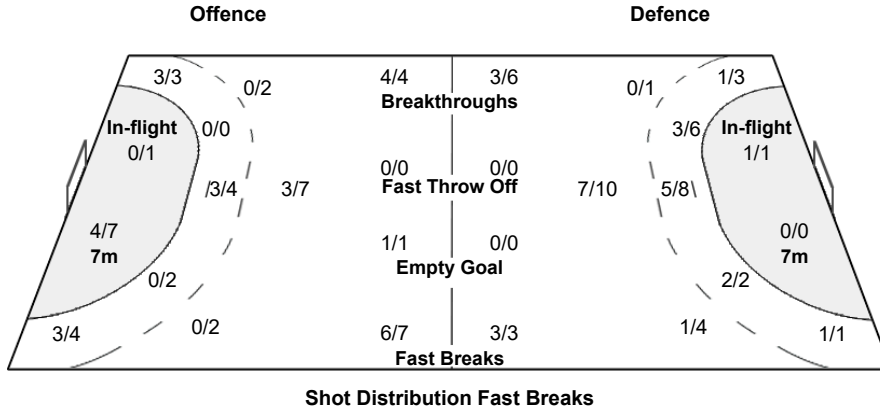

Legend:									
%	Efficiency	2M	2-Minute Suspensions	2+2	2+2 Minute Suspensions	6m	6-metre Shots	7m	7-metre Penalty Shots
9m	9-metre Shots	AS	Assists	BS	Blocked Shots	BT	Breakthroughs	C	Center
EG	Empty Goal	FB	Fast Breaks	FTO	Fast Throw off	G/Att.	Goals/Attacks	Ind.	Individual
L	Left	NS	Near Shots	P7	Penalty 7-metre Fouls	Prop %	Proportion of Goals	R7	Received 7-metre Fouls
R	Right	RC	Red Cards (Direct and after 3rd 2-Minute Suspension)	P7	Penalty 7-metre Fouls	ST	Steals	TO/TF	Turnover/Technical Faults
TP	Time Played	Wing	Wing Shots	YC	Yellow Cards				

Match Team Statistics

Match No: 13

ISL 27 - 27 SRB
(11 - 10) (16 - 17)

Referees: ACCOTO MARTINS Daniel (POR) / ACCOTO MARTINS Roberto (POR)

ISL - Iceland

OverView of Shot Distribution

Match Team Statistics

Match No: 13