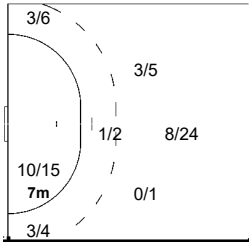

42 KLUJBER Katrin Gitta