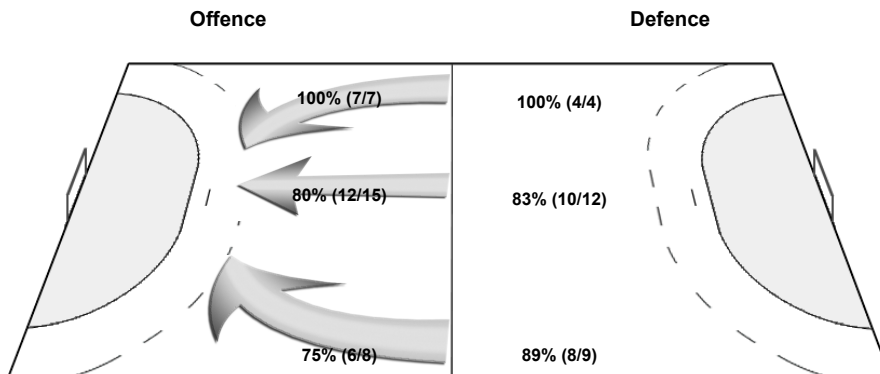

12 SAEVERAAS K

3/16	1/4	3/9
8/15	4/4	10/19
6/44	3/15	9/40

16 HEIEREN S

		0/1
1/1		
0/3		1/2

30 BERGERUD T

1/11	2/5	3/11
5/11	1/1	6/8
9/28	5/13	4/23

#### Shot Distribution Fast Breaks