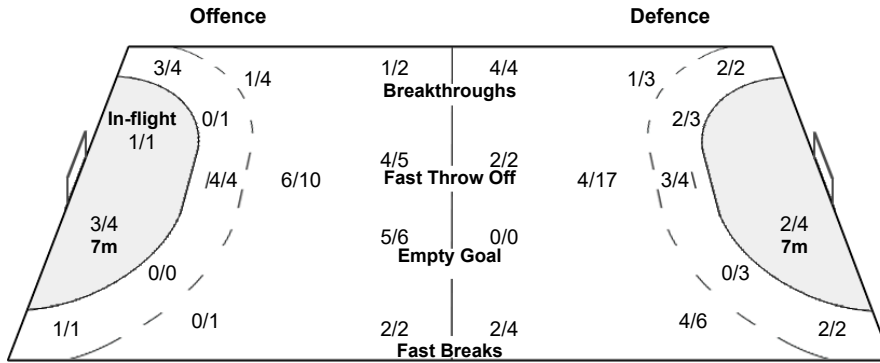

Match Team Statistics

Match No: 62

GER 31 - 28 CRO
(17 - 15) (14 - 13)

Referees: LAH Bojan (SLO) / SOK David (SLO)

GER - Germany

Overview of Shot Distribution