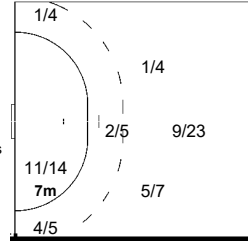

8 NEAGU Cristina Georgiana

7/7	0/1	6/6
6/9	0/5	5/7
6/11	0/2	9/10

3-Missed 4-Post   4-Blocked
5/7 Breakthroughs
1/1 In-flight