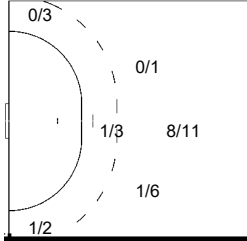

14 BAZALIU Bianca Maria

1/1	0/1	2/2
	1/3	2/2
0/3		5/5

4-Missed 2-Post   3-Blocked