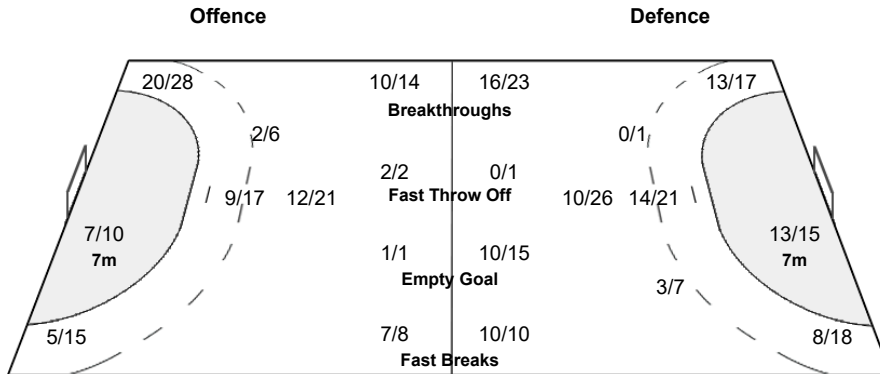

Cumulative Statistics

SUI - Switzerland After 3 matches

OverView of Shot Distribution

Team
Goals / Shots

10/13	7/11	8/10
5/10		12/17
15/20	7/10	11/12

7-Missed 8-Post 4-Blocked