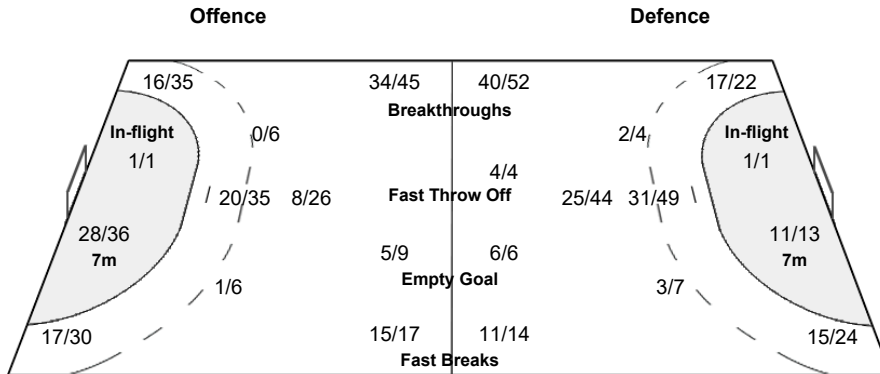

Cumulative Statistics

ESP - Spain After 6 matches

OverView of Shot Distribution

Team
Goals / Shots

12/16	6/7	12/18
29/35	2/10	18/34
39/42	6/7	22/25

26-Missed 21-Post 6-Blocked