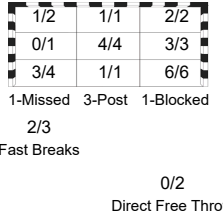

21 PALSDDOTTIR NÓLSOY Maria