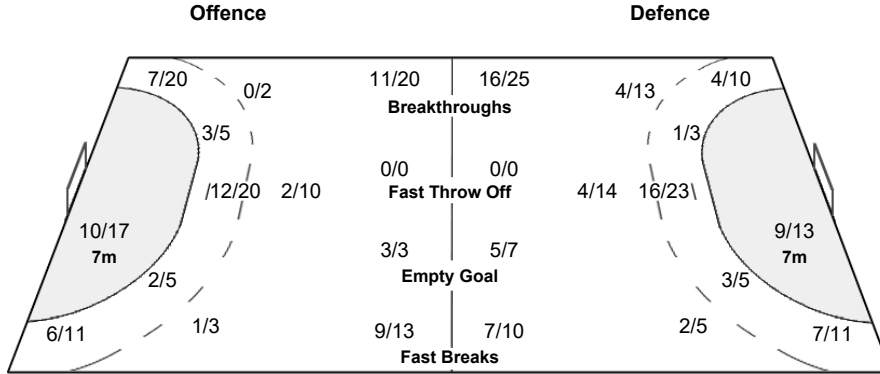

Cumulative Statistics

FAR - Faroe Islands
After 3 matches

Overview of Shot Distribution

Team
Goals / Shots

10/16	4/8	7/9
2/7	4/6	9/12
13/20	4/5	13/20

12-Missed 12-Post 4-Blocked

Goalkeepers
Saves / Shots

3/15	5/9	6/19
9/13	4/8	5/11
3/15	3/7	6/25