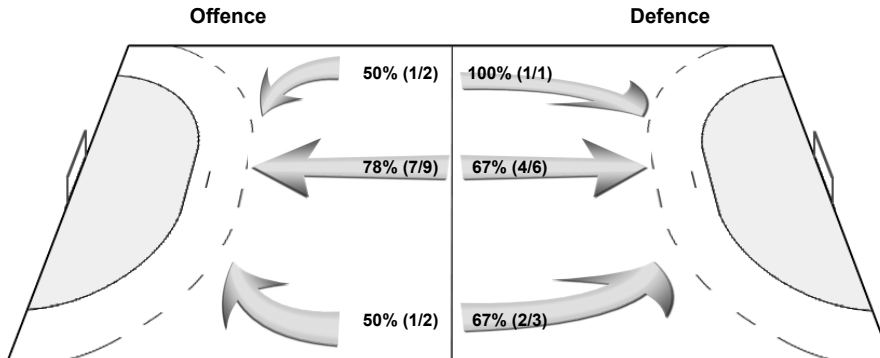

Shot Distribution Fast Breaks