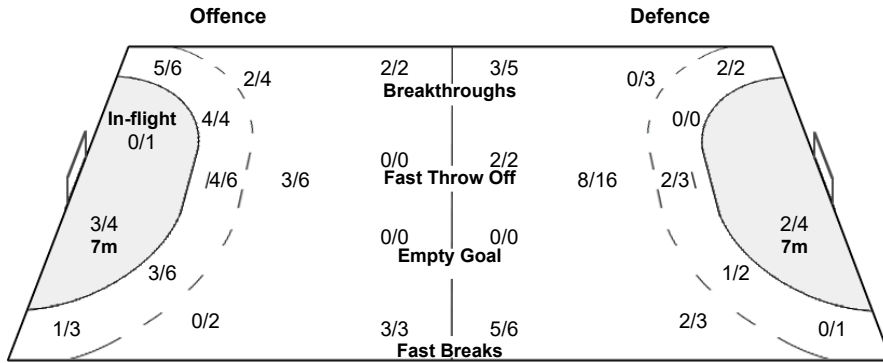

Match Team Statistics

Herning

Match No: 3

SRB 30 - 27 GER
(13 - 17) (17 - 10)

Referees: BIRO Adam (HUN) / KISS Oliver (HUN)

SRB - Serbia

Overview of Shot Distribution