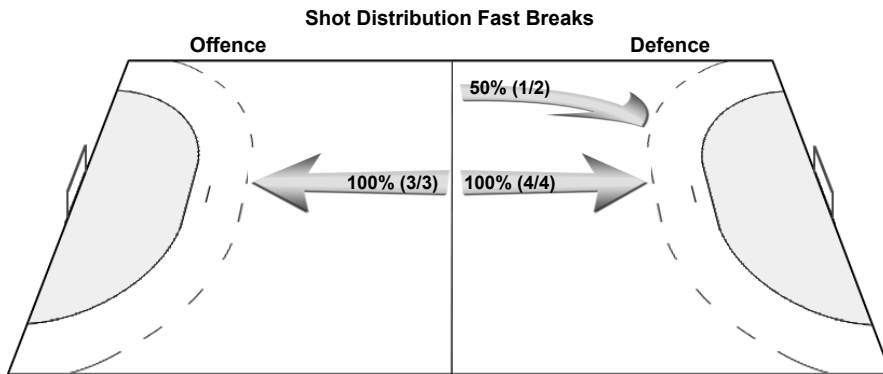

Match Team Statistics

Herning

Match No: 3

SRB 30 - 27 GER
(13 - 17) (17 - 10)

Referees: BIRO Adam (HUN) / KISS Oliver (HUN)

SRB - Serbia

Overview of Shot Distribution