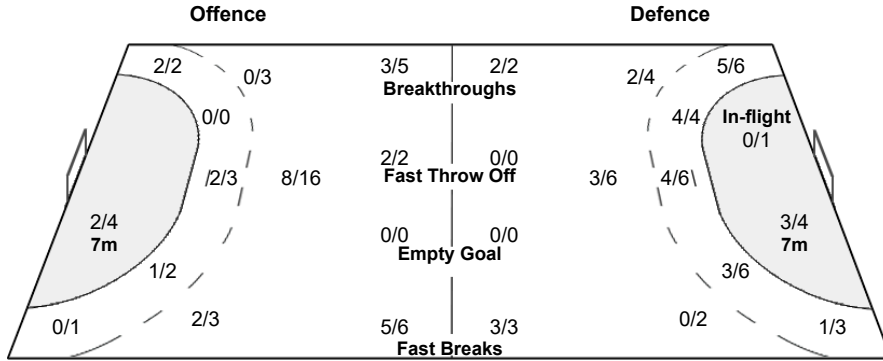

Match Team Statistics

Match No: 3

SRB 30 - 27 GER
(13 - 17) (17 - 10)

Referees: BIRO Adam (HUN) / KISS Oliver (HUN)

GER - Germany

Overview of Shot Distribution