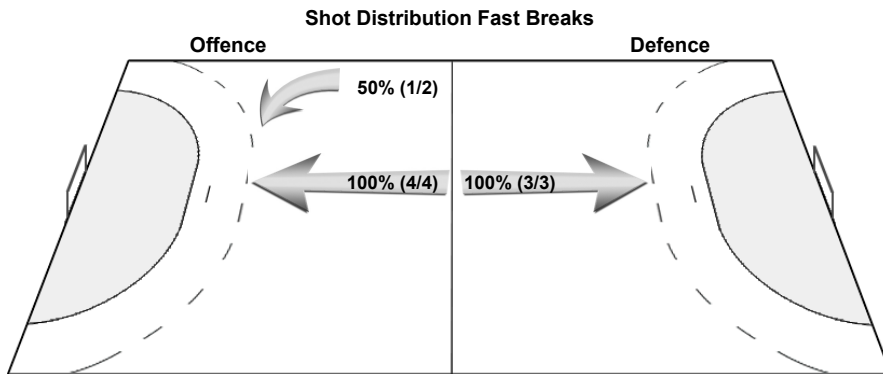

Match Team Statistics

Match No: 3

SRB 30 - 27 GER
(13 - 17) (17 - 10)

Referees: BIRO Adam (HUN) / KISS Oliver (HUN)

GER - Germany

Overview of Shot Distribution