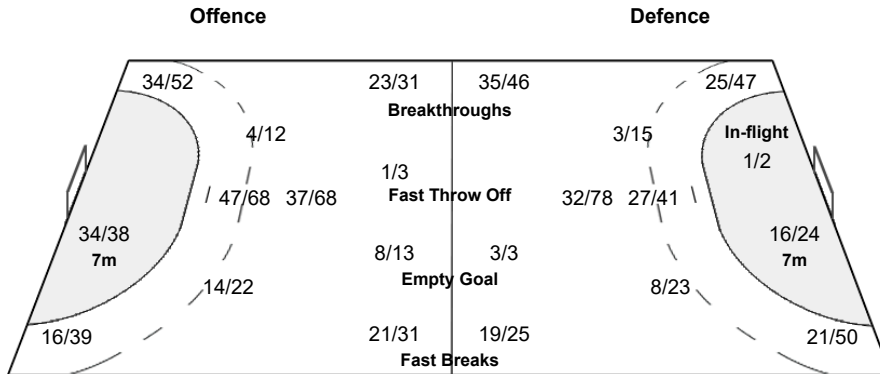

Cumulative Statistics

NOR - Norway
After 8 matches

OverView of Shot Distribution

Team
Goals / Shots

26/32	17/19	16/22
18/34	7/14	25/37
54/66	16/21	60/73

26-Missed 24-Post 9-Blocked