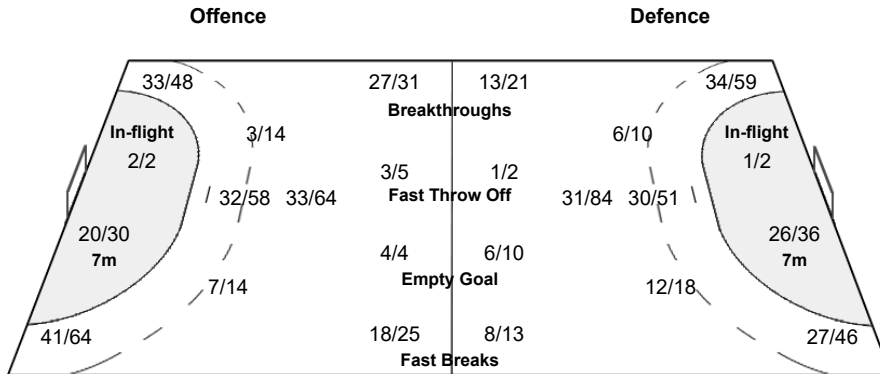

Cumulative Statistics

DEN - Denmark After 8 matches

OverView of Shot Distribution

Team
Goals / Shots

28/33	13/17	33/39
24/45	3/11	17/37
47/54	14/18	44/52

21-Missed 20-Post 11-Blocked

Goalkeepers
Saves / Shots

9/34	8/16	6/32
20/37	8/11	18/42
5/45	8/20	13/53

1 TOFT S

6/24	5/8	6/24
12/26	7/10	14/31
2/32	6/15	10/34