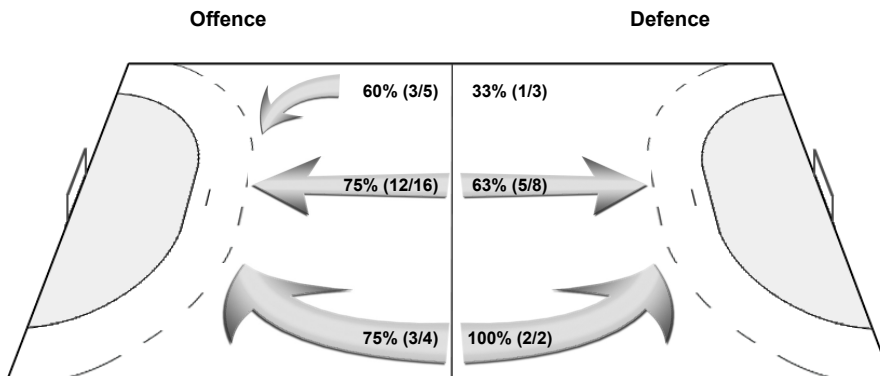

Shot Distribution Fast Breaks

12 KRISTENSEN A

16 REINHARDT A

3/9	3/6	0/8
8/11	1/1	4/9
3/12	2/3	3/17