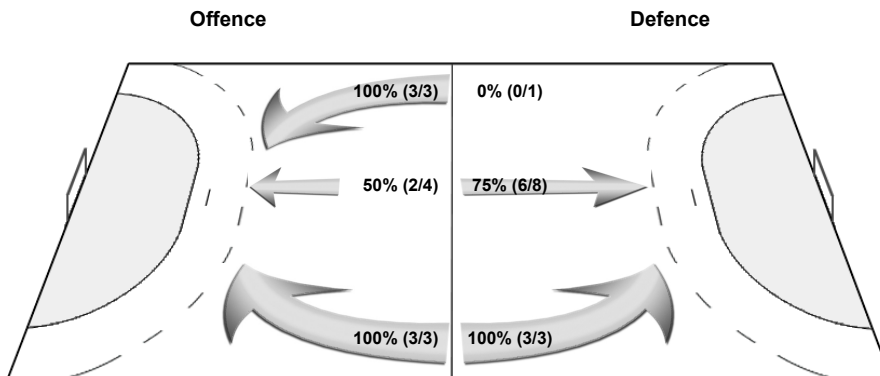

Shot Distribution Fast Breaks

21 ZIMA B

1/2		0/1
0/1	1/1	0/1
0/1	0/1	0/1

99 MALICZKIEWICZ M

0/1