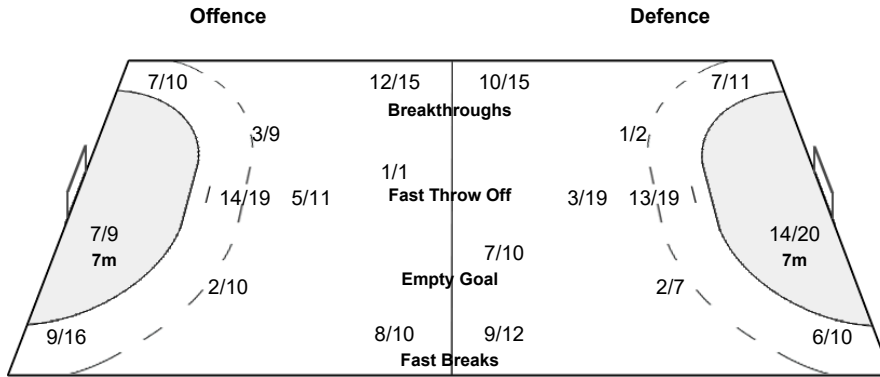

Cumulative Statistics

POL - Poland
After 3 matches

OverView of Shot Distribution

Team
Goals / Shots

3/4	7/11	8/9
6/9	0/1	14/21
13/15	7/10	10/14

7-Missed 7-Post 3-Blocked

Goalkeepers
Saves / Shots

7/18	1/1	5/10
3/11	4/5	7/17
2/19	1/11	3/13

16 PLACZEK A

6/16	1/1	5/9
3/10	2/3	7/15
2/17	1/5	3/10