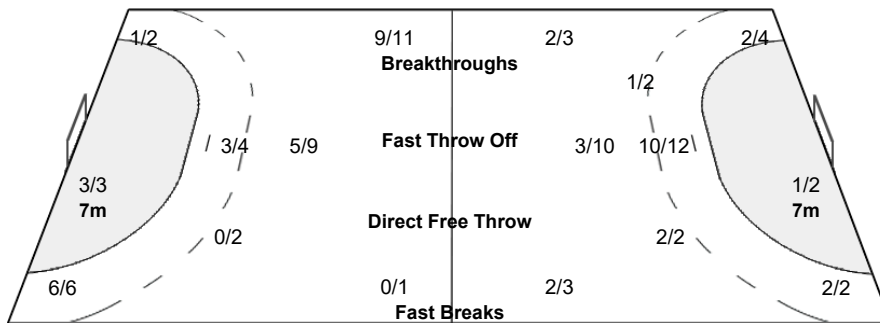

33 GIDSEL M

34 HALD JENSEN S

Team

Goals / Shots

2-Missed 1-Post

Offence

Defence

Goalkeepers