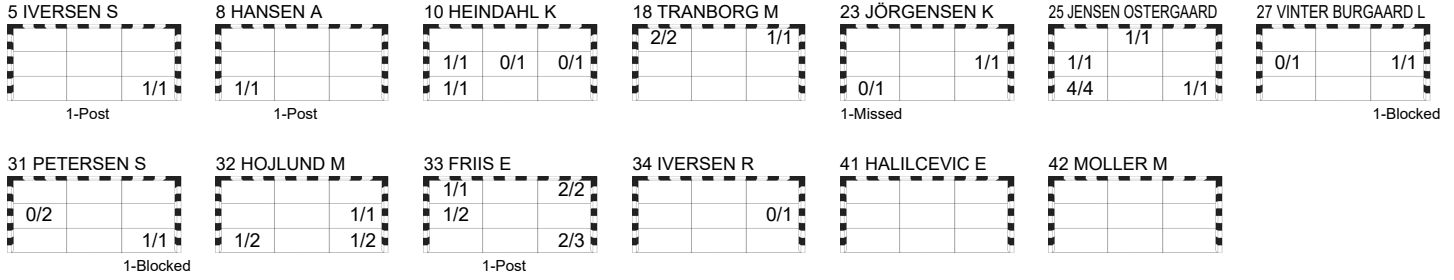

FRI 4 NOV 2022
 Start Time: 18:00

Match Team Statistics
Match No: 7

DEN 26 - 28 SLO
 (15 - 14) (11 - 14)

Referees: ALVAREZ MATA Javier (ESP) / BUSTAMANTE LOPEZ Yon (ESP)

DEN - Denmark

OverView of Shot Distribution