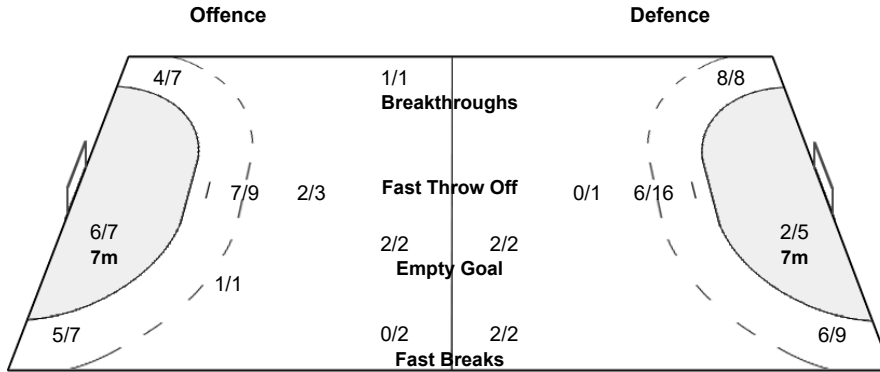

FRI 4 NOV 2022
Start Time: 18:00

Match Team Statistics
Match No: 7

DEN 26 - 28 SLO
(15 - 14) (11 - 14)

Referees: ALVAREZ MATA Javier (ESP) / BUSTAMANTE LOPEZ Yon (ESP)

SLO - Slovenia

OverView of Shot Distribution