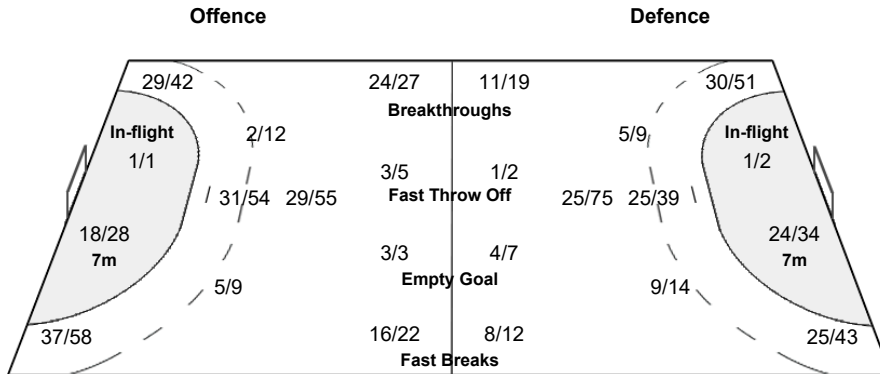

Cumulative Statistics

DEN - Denmark After 7 matches

OverView of Shot Distribution

Team
Goals / Shots

27/30	12/14	30/33
20/39	2/10	15/33
42/49	11/14	39/47

20-Missed 18-Post 9-Blocked

Goalkeepers
Saves / Shots

8/28	8/15	5/28
20/34	3/3	17/37
5/42	7/17	11/48

1 TOFT S

5/18	5/8	5/20
12/23	2/2	13/26
2/29	5/12	8/29

12 KRISTENSEN A

16 REINHARDT A

3/9	3/6	0/8
8/11	1/1	4/9
3/12	2/3	3/17

Shot Distribution Fast Breaks

Cumulative Statistics