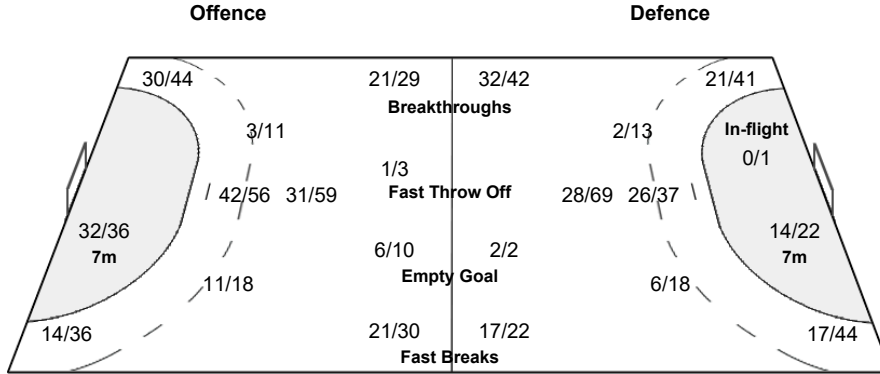

Cumulative Statistics

NOR - Norway
After 7 matches

OverView of Shot Distribution

Team
Goals / Shots

21/26	16/18	13/18
15/31	4/6	21/32
51/63	14/18	57/68

23-Missed 21-Post 8-Blocked