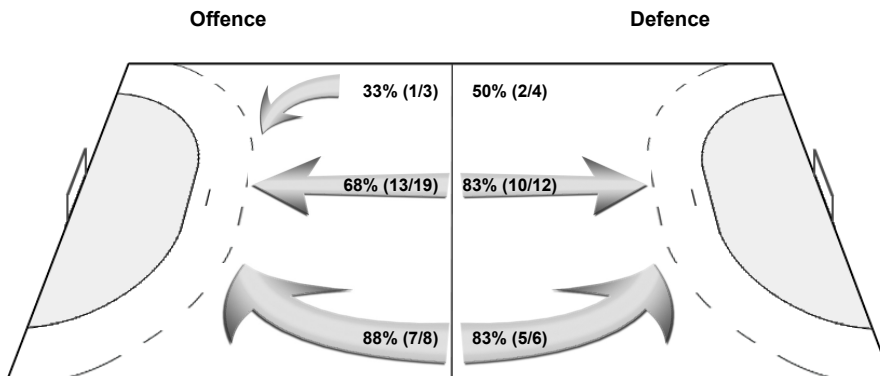

1 DAVIDSEN M

12 SOLBERG S

3/8	8/15	10/24
9/17	4/4	8/14
1/11	8/15	2/22

16 LUNDE K

4/17	1/5	3/20
9/17	1/1	8/15
3/19	5/12	5/21

Shot Distribution Fast Breaks

Cumulative Statistics

NOR - Norway After 7 matches

Players Shot Distribution Goals / Shots

3 ARNTZEN Emilie Hegh

1-Missed

5 VALLE DAHL Ragnhild

0/1

6 AARDAHL Maren Nyland

1/1
1/3
2/3
2/3

1-Blocked
3/4
Fast Breaks