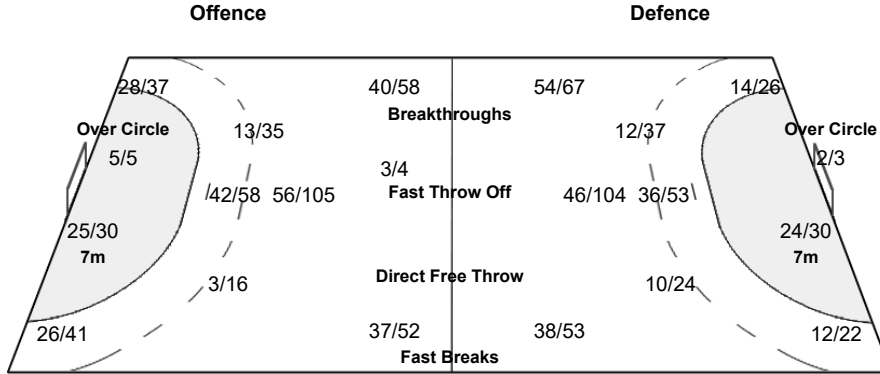

Cumulative Statistics

FRA - France After 9 matches

OverView of Shot Distribution

Team
Goals / Shots

23/34	19/35	23/29
40/63	15/21	38/58
48/59	25/38	47/60

16-Missed 13-Post 15-Blocked

Goalkeepers
Saves / Shots