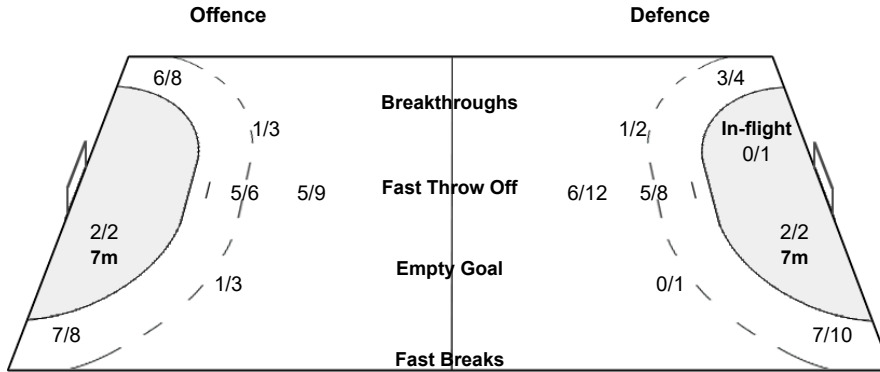

TUE 8 NOV 2022
Start Time: 18:00

Match Team Statistics
Match No: 11

SLO 27 - 24 SRB
(13 - 15) (14 - 9)

Referees: MERZ Maike (GER) / KUTTLER Tanja (GER)

SLO - Slovenia

OverView of Shot Distribution

TUE 8 NOV 2022
Start Time: 18:00

Match Team Statistics

Match No: 11

SLO 27 - 24 SRB

(13 - 15) (14 - 9)

Referees: MERZ Maike (GER) / KUTTLER Tanja (GER)

SRB - Serbia Coach: BREGAR Uros (SLO)

YC/RC Coach: 1/0 Time outs: 3

No.	Name	Total			All Goals / Shots									Punishments				Offence			Defence			TP
		Goals	Shots	%	7mP	7m%	6mC	Wing	BT	FB	FTO	9m	EG	YC	RC	2M	2+2	AS	R7	TO/TF	ST	BS	P7	
2	RADOSAVLJEVIC Sanja	6	9	67				6/9											/ 1	1			58:09	
4	MAJKIC Teodora	1	1	100				1/1															0:08	
8	BOGOJEVIC Jovana																						0:00	
9	LAVKO Jelena	2	5	40	2/2	100					0/3							1	1				31:47	
13	CETKOVIC Natasa																						0:00	
14	NUKOVIC Edita																				1	1	12:23	
15	JANJUSEVIC Andjela	3	4	75			1/1	1/1			1/2				2		2	1	2				55:54	
16	RISOVIC Jovana																						31:31	
17	KOJIC Ana	2	3	67				1/2			1/1							1					33:20	
25	STAMENIC Aleksandra																						0:00	
29	LOVRIC Natasa																						0:00	
31	BOJICIC Katarina	0	1	0							0/1			1			1	1				1	29:42	
33	STOILJKOVIC Jovana	4	6	67			1/1				3/5		1						2				55:26	
71	LISCEVIC Kristina	4	6	67			1/2	1/1			2/3						2		/ 1				36:34	
83	PETROVIC Marija	2	5	40			2/5								1								49:12	
91	GRAOVAC Kristina																						25:54	
Team													1											
Totals		24	40	60	2/2	100	5/9	10/14			7/15		2	1	3		6	3	5/2	1	1	2		

No.	Name	Total			All Saves / Shots										
		Saves	Shots	%	7mP	7m%	6mC	Wing	BT	FB	FTO	9m	9m%	NS	NS%
16	RISOVIC Jovana	4	19	21			0/4	2/7				2/8	25	2/11	18
91	GRAOVAC Kristina	2	14	14	0/2	0	0/1	0/8				2/3	67	0/9	0
Totals		6	33	18	0/2	0	0/5	2/15				4/11	36	2/20	10

Attacks

Team	All		Player Majority		Player Minority		Position Attacks		FB		Ind. FB		Team FB		TO	TO %
	G/Att.	%	G/Att.	%	G/Att.	%	G/Att.	%	G/Att.	%	G/Att.	%	G/Att.	%		
SRB	24/46	52	3/5	60	1/3	33	24/45	53	0/1	0			0/1	0	7	15

Team Shots

	Goals	Saves	Missed	Post	Blocked	Total	%	Prop %
6m Shots	5	2	1	1		9	56	23
Wing Shots	10	2	1	1		14	71	35
L R	7 3	1 1	1	1		10 4	70 75	25 10
9m Shots	7	5	2		1	15	47	38
L C R	6 1	1 3 1	2		1	1 12 2	0 50 50	3 30 5
7m Penalty Throws	2					2	100	5
Fast Breaks								0
Breakthroughs								0
Totals	24	9	4	2	1	40	60	100

Legend:	
%	Efficiency
9m	9-metre Shots
EG	Empty Goal
L	Left
R	Right
Wing	Wing Shots
2M	2-Minute Suspensions
AS	Assists
FB	Fast Breaks
NS	Near Shots
RC	Red Cards
YC	YC
2+2	2+2 Minute Suspensions
BS	Blocked Shots
FTO	Fast Throw off
P7	Penalty 7-metre Fouls
ST	Steals
6mC	6-metre Centre Shots
BT	Breakthroughs
G/Att.	Goals/Attacks
Prop %	Proportion of Goals
TO/TF	Turnover/Technical Faults
7mP	7-metre Penalty Shots
C	Center
Ind.	Individual
R7	Received 7-metre Fouls
TP	Time Played