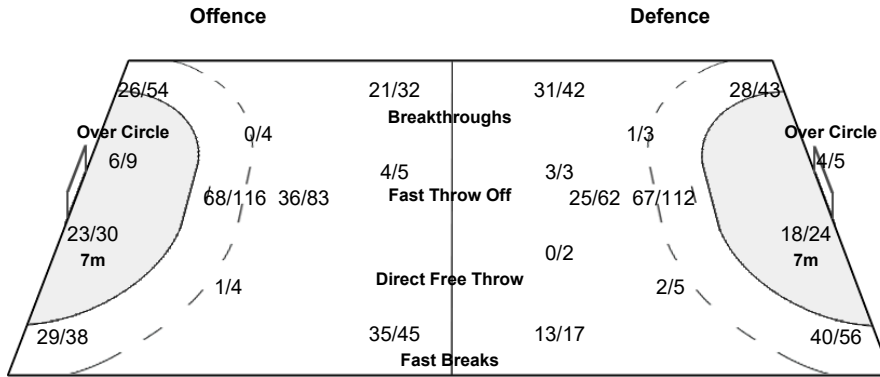

Cumulative Statistics

ESP - Spain After 9 matches

OverView of Shot Distribution

Team
Goals / Shots

24/32	6/11	25/35
21/37	8/20	14/29
69/82	19/30	63/83

24-Missed 24-Post 13-Blocked