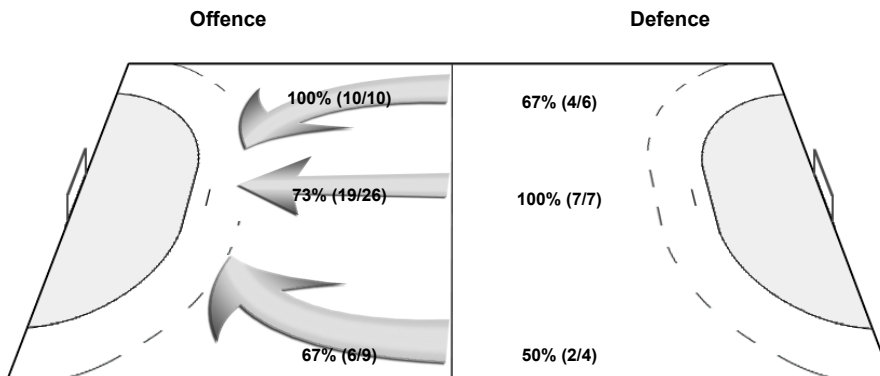

1 PEREZ de VARGAS MO

8/20	2/2	5/21
7/15	3/4	11/22
5/25	4/18	14/58

12 CORRALES RODAL R

5/10	4/10	4/13
7/11		2/13
4/24	3/11	5/28

61 HERNANDEZ FERRER S

		1/1
0/2		0/1
1/7	1/2	0/7

Shot Distribution Fast Breaks

Cumulative Statistics