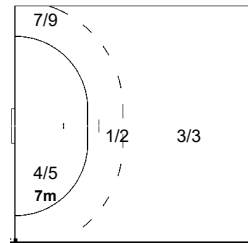

14 SOLE SALA Ferran

2/2	1/1	
4/4		0/1
7/8	1/2	4/5

3-Post
4/7 Fast Breaks