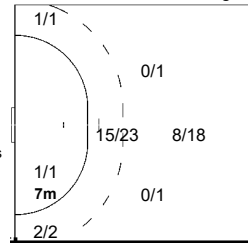

25 CASADO MARCELO Agustin

4/4	1/1	4/5
2/4	1/3	1/3
9/13	5/6	8/13

4-Missed 1-Post 3-Blocked
6/6 Fast Breaks 1/5 Breakthroughs
1/2 Over Circle