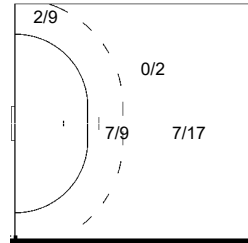

5 MAQUEDA PENO Jorge

4/5	0/1	2/4
2/6	1/2	3/4
8/9	0/1	7/10

4-Missed 5-Post 1-Blocked
5/6 Fast Breaks 5/8 Breakthroughs
1/1 Over Circle