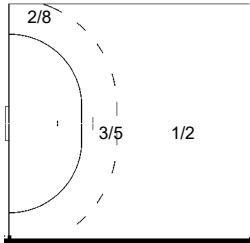

Cumulative Statistics

ESP - Spain After 9 matches

Players Shot Distribution Goals / Shots

3 GURBINDO MARTINEZ Eduardo

1/2		
0/1	0/1	
6/7	0/1	3/6

1-Missed
1/1 Fast Breaks
2/2 Breakthroughs
1/1 Over Circle