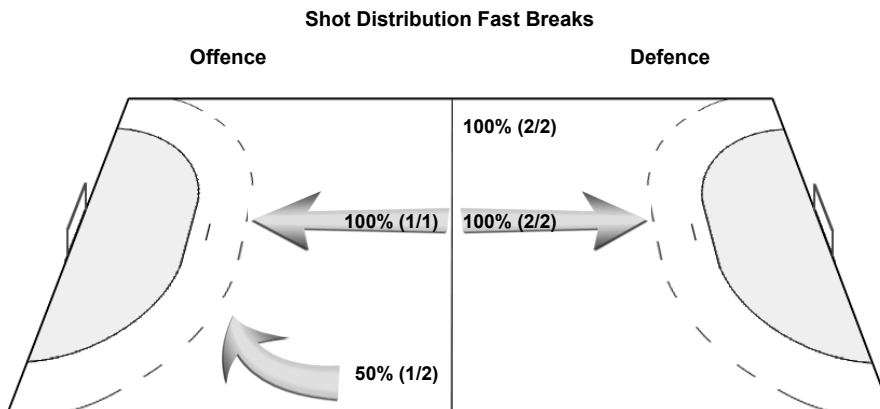

Goalkeepers
Saves / Shots

0/8		3/3
1/2		0/4
5/12	1/3	1/8

16 ROCH I

0/3		0/1
0/2		0/2

42 FILTER K

0/5		2/2
1/2		0/3
5/9	1/3	1/6