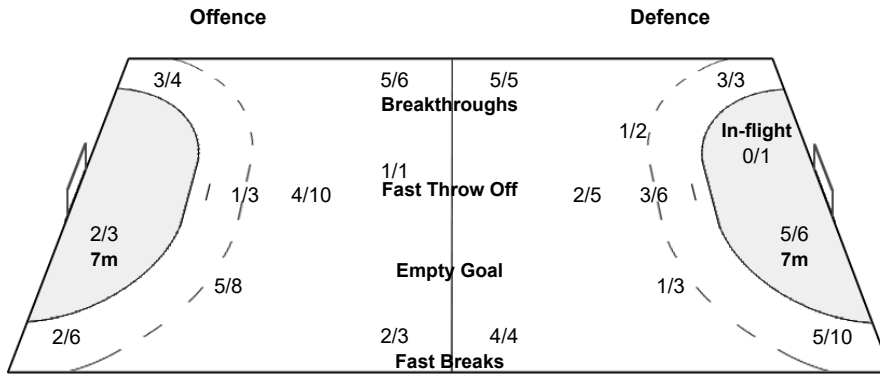

33 SCHULZE L

95 STOCKSCHLÄDER J

	2/3	0/1

1-Missed

**Team**  
Goals / Shots

6/7	0/1	4/5
3/6		2/4
7/8	1/2	2/3

3-Missed 4-Post 1-Blocked

**Goalkeepers**  
Saves / Shots