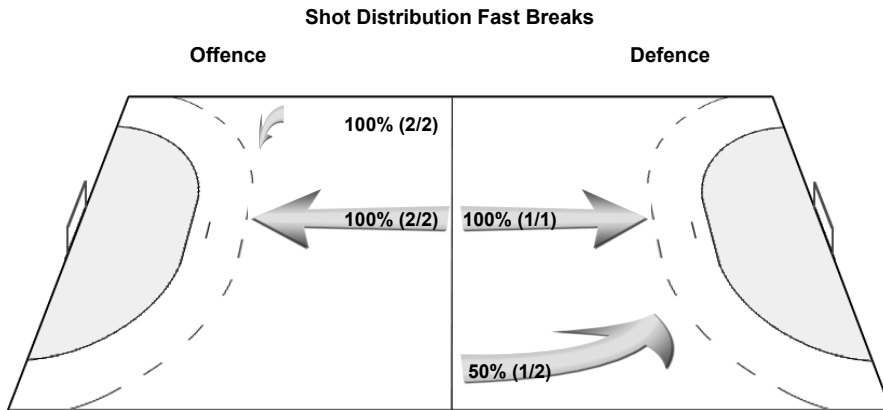

MON 7 NOV 2022
Start Time: 18:00

Match Team Statistics

Match No: 22

GER 25 - 29 MNE

(12 - 15) (13 - 14)

Referees: COVALCIUC Alexei (MDA) / COVALCIUC Igor (MDA)

MNE - Montenegro Coach: POPOVIC Bojana

Time outs: 2

No.	Name	Total			All Goals / Shots								Punishments				Offence			Defence			TP	
		Goals	Shots	%	7mP	7m%	6mC	Wing	BT	FB	FTO	9m	EG	YC	RC	2M	2+2	AS	R7	TO/TF	ST	BS		P7
1	RAJIC Marina																							18:30
4	RADICEVIC Jovanka	3	5	60	0/1	0	0/1	2/2		1/1								1	1		1			59:07
7	KADOVIC Nadja	0	1	0				0/1																12:19
9	JAUKOVIC Djurdjina	9	12	75	5/5	100		1/1	1/1			2/5			1		2		1			1	49:58	
10	PLETIKOSIC Matea																						0:53	
11	GODEC Ivana																						0:00	
21	BULATOVIC Nina																						0:00	
22	POPOVIC Andrijana																						0:00	
25	MALOVIC Djurdjina	4	6	67				1/1		1/1		2/4					1	1			2	1	49:37	
26	COROVIC Natasa																	1	1					0:00
34	BRNOVIC Tatjana	2	4	50			2/3	0/1										1	1		1			50:18
43	BATINOVIC Marta																		1					37:19
66	ALIVODIC Ema	0	1	0			0/1								1		1	1					2	36:40
90	RAICEVIC Milena	3	4	75					1/1	2/2		0/1					7	1	2		1			39:29
91	PAVICEVIC Ivona	4	8	50			0/1	4/7											1	1				47:41
96	GRBIC Itana	4	4	100			1/1		3/3									4	1					18:09
Team																								1
Totals		29	45	64	5/6	83	3/7	8/13	5/5	4/4		4/10			2		18	6	5	1	3			

No.	Name	Total			All Saves / Shots										
		Saves	Shots	%	7mP	7m%	6mC	Wing	BT	FB	FTO	9m	9m%	NS	NS%
1	RAJIC Marina	2	10	20	0/1	0	1/1	0/1		0/1		1/6	17	1/2	50
43	BATINOVIC Marta	9	25	36	1/2	50	1/2	3/7	0/4	0/1	0/1	4/8	50	4/13	31
EG			1												
Totals		11	36	31	1/3	33	2/3	3/8	0/5	0/2	0/1	5/14	36	5/16	31

Attacks

Team	All		Player Majority		Player Minority		Position Attacks		FB		Ind. FB		Team FB		TO	TO %
	G/Att.	%	G/Att.	%	G/Att.	%	G/Att.	%	G/Att.	%	G/Att.	%	G/Att.	%		
MNE	29/50	58	5/5	100	1/2	50	25/46	54	4/4	100	1/1	100	3/3	100	6	12

Team Shots

	Goals	Saves	Missed	Post	Blocked	Total	%	Prop %
6m Shots	3	2	1	1		7	43	16
Wing Shots	8	2	2	1		13	62	29
L R	5 3	2	2	1		10 3	50 100	22 7
9m Shots	4	6				10	40	22
L C R	1 2 1	2 3 1				3 5 2	33 40 50	7 11 4
7m Penalty Throws	5	1				6	83	13
Fast Breaks	4					4	100	9
Breakthroughs	5					5	100	11
Totals	29	11	3	2		45	64	100

Legend:	% Efficiency	2M 2-Minute Suspensions	2+2 2+2 Minute Suspensions	6mC 6-metre Centre Shots	7mP 7-metre Penalty Shots
9m 9-metre Shots	AS Assists	BS Blocked Shots	BT Breakthroughs	C Center	Ind. Individual
EG Empty Goal	FB Fast Breaks	FTO Fast Throw off	G/Att. Goals/Attacks	R7 Received 7-metre Fouls	TP Time Played
L Left	NS Near Shots	P7 Penalty 7-metre Fouls	Prop % Proportion of Goals	TO/TF Turnover/Technical Faults	
R Right	RC Red Cards	ST Steals			
Wing Wing Shots	YC YC				

MON 7 NOV 2022
Start Time: 18:00

Match Team Statistics
Match No: 22

GER 25 - 29 MNE
(12 - 15) (13 - 14)

Referees: COVALCIUC Alexei (MDA) / COVALCIUC Igor (MDA)

MNE - Montenegro

OverView of Shot Distribution