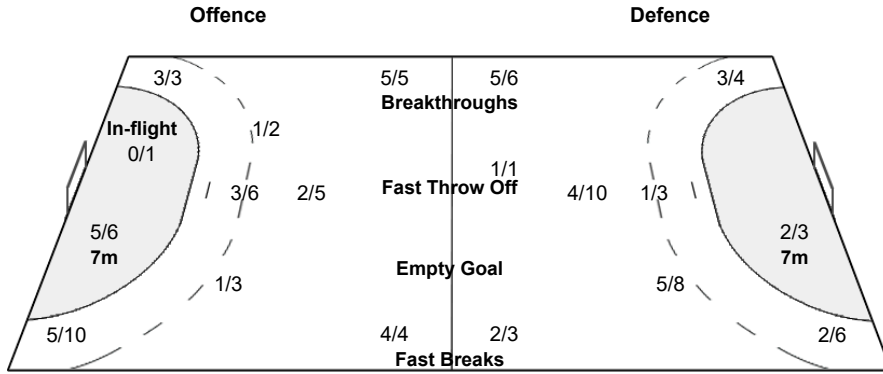

MON 7 NOV 2022
Start Time: 18:00

Match Team Statistics

Match No: 22

GER 25 - 29 MNE

(12 - 15) (13 - 14)

Referees: COVALCIUC Alexei (MDA) / COVALCIUC Igor (MDA)

MNE - Montenegro Coach: POPOVIC Bojana

Time outs: 2

No.	Name	Total			All Goals / Shots								Punishments				Offence			Defence			TP	
		Goals	Shots	%	7mP	7m%	6mC	Wing	BT	FB	FTO	9m	EG	YC	RC	2M	2+2	AS	R7	TO/TF	ST	BS		P7
1	RAJIC Marina																							18:30
4	RADICEVIC Jovanka	3	5	60	0/1	0	0/1	2/2		1/1								1	1		1			59:07
7	KADOVIC Nadja	0	1	0				0/1																12:19
9	JAUKOVIC Djurdjina	9	12	75	5/5	100		1/1	1/1			2/5			1		2		1			1	49:58	
10	PLETIKOSIC Matea																						0:53	
11	GODEC Ivana																						0:00	
21	BULATOVIC Nina																						0:00	
22	POPOVIC Andrijana																						0:00	
25	MALOVIC Djurdjina	4	6	67				1/1		1/1		2/4					1	1			2	1	49:37	
26	COROVIC Natasa																	1	1					0:00
34	BRNOVIC Tatjana	2	4	50			2/3	0/1										1	1		1			50:18
43	BATINOVIC Marta																		1					37:19
66	ALIVODIC Ema	0	1	0			0/1								1		1	1					2	36:40
90	RAICEVIC Milena	3	4	75					1/1	2/2		0/1					7	1	2		1			39:29
91	PAVICEVIC Ivona	4	8	50			0/1	4/7											1	1				47:41
96	GRBIC Itana	4	4	100			1/1		3/3									4	1					18:09
Team																								1
Totals		29	45	64	5/6	83	3/7	8/13	5/5	4/4		4/10			2		18	6	5	1	3			

No.	Name	Total			All Saves / Shots										
		Saves	Shots	%	7mP	7m%	6mC	Wing	BT	FB	FTO	9m	9m%	NS	NS%
1	RAJIC Marina	2	10	20	0/1	0	1/1	0/1		0/1		1/6	17	1/2	50
43	BATINOVIC Marta	9	25	36	1/2	50	1/2	3/7	0/4	0/1	0/1	4/8	50	4/13	31
EG			1												
Totals		11	36	31	1/3	33	2/3	3/8	0/5	0/2	0/1	5/14	36	5/16	31

Attacks

Team	All		Player Majority		Player Minority		Position Attacks		FB		Ind. FB		Team FB		TO	TO %
	G/Att.	%	G/Att.	%	G/Att.	%	G/Att.	%	G/Att.	%	G/Att.	%	G/Att.	%		
MNE	29/50	58	5/5	100	1/2	50	25/46	54	4/4	100	1/1	100	3/3	100	6	12

Team Shots

	Goals	Saves	Missed	Post	Blocked	Total	%	Prop %
6m Shots	3	2	1	1		7	43	16
Wing Shots	8	2	2	1		13	62	29
L R	5 3	2	2	1		10 3	50 100	22 7
9m Shots	4	6				10	40	22
L C R	1 2 1	2 3 1				3 5 2	33 40 50	7 11 4
7m Penalty Throws	5	1				6	83	13
Fast Breaks	4					4	100	9
Breakthroughs	5					5	100	11
Totals	29	11	3	2		45	64	100

Legend:	% Efficiency	2M 2-Minute Suspensions	2+2 2+2 Minute Suspensions	6mC 6-metre Centre Shots	7mP 7-metre Penalty Shots
9m 9-metre Shots	AS Assists	BS Blocked Shots	BT Breakthroughs	C Center	Ind. Individual
EG Empty Goal	FB Fast Breaks	FTO Fast Throw off	G/Att. Goals/Attacks	R7 Received 7-metre Fouls	TP Time Played
L Left	NS Near Shots	P7 Penalty 7-metre Fouls	Prop % Proportion of Goals	TO/TF Turnover/Technical Faults	
R Right	RC Red Cards	ST Steals			
Wing Wing Shots	YC YC				

MON 7 NOV 2022
Start Time: 18:00

Match Team Statistics
Match No: 22

GER 25 - 29 MNE
(12 - 15) (13 - 14)

Referees: COVALCIUC Alexei (MDA) / COVALCIUC Igor (MDA)

MNE - Montenegro

OverView of Shot Distribution