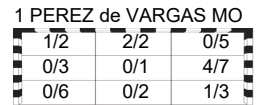

SUN 23 JAN 2022
Start Time: 20:30

Bratislava

Match Team Statistics

Match No: 57

ESP 23 - 27 NOR

(11 - 14) (12 - 13)

Referees: PAVICEVIC Ivan (MNE) / RAZNATOVIC Milos (MNE)

ESP - Spain

Overview of Shot Distribution

SUN 23 JAN 2022
Start Time: 20:30

Bratislava

Match Team Statistics

Match No: 57

ESP 23 - 27 NOR

(11 - 14) (12 - 13)

Referees: PAVICEVIC Ivan (MNE) / RAZNATOVIC Milos (MNE)

NOR - Norway

Coach: BERGE Christian

Time outs: 3

No.	Name	Total			All Goals / Shots							Punishments				Offence			Defence			TP	
		Goals	Shots	%	7mP	7m%	6mC	Wing	BT	FB	FTO	9m	YC	RC	2M	2+2	AS	R7	TO/TF	ST	BS		P7
3	AGA Vetle Eck													1	3					1	1		21:59
5	SAGOSEN Sander	4	7	57			1/1	1/1	1/2		1/3							2		1		1	31:59
6	BARTHOLD Sebastian	6	7	86	1/1	100	0/1	5/5											/ 1				59:10
7	OVERJORDET Sander	2	3	67				2/2			0/1							2					11:23
11	OVERBY Petter	1	1	100			1/1								1								17:13
12	SAEVERAAS Kristian																						20:11
13	TOFT Erik Thorsteinsen	4	9	44			1/3				3/6			1		4							31:03
15	TONNESEN Kent Robin	0	2	0							0/2			1		1							21:32
19	BJORNSEN Kristian	2	2	100			1/1			1/1						2				1			59:06
21	GULLERUD Magnus	4	5	80			2/3	1/1	1/1							1				2			44:55
24	O'SULLIVAN Christian	0	4	0				0/2	0/1		0/1					4			/ 1				28:48
27	REINKIND Harald	4	6	67				4/5			0/1					4	1	2 / 1				2	44:19
30	BERGERUD Torbjørn Sittруп																						28:22
44	GULLIKSEN Kevin Maageroe																						0:00
71	BLONZ Alexandre																						0:00
89	RAMBO Christoffer																						0:00
Totals		27	46	59	1/1	100	6/10	13/16	2/4	1/1	4/14			1	6	20	1	3 / 3	4	1	3		

No.	Name	Total			All Saves / Shots										
		Saves	Shots	%	7mP	7m%	6mC	Wing	BT	FB	FTO	9m	9m%	NS	NS%
12	SAEVERAAS Kristian	5	10	50	1/2	50	3/4	0/1	0/1			1/2	50	3/6	50
30	BERGERUD Torbjørn Sittруп	5	15	33	0/1	0	2/6	3/6		0/1	0/1	0	5/12	42	
	EG		8												
Totals		10	33	30	1/3	33	5/12	3/8	0/3	0/3	1/4	25	8/23	35	

Attacks

Team	All		Player Majority		Player Minority		Position Attacks		FB		Ind. FB		Team FB		TO	TO %
	G/Att.	%	G/Att.	%	G/Att.	%	G/Att.	%	G/Att.	%	G/Att.	%	G/Att.	%		
NOR	27/47	57	3/4	75	5/5	100	26/46	57	1/1	100			1/1	100	6	13

Team Shots

	Goals	Saves	Missed	Post	Blocked	Total	%	Prop %
6m Shots	6	3		1		10	60	22
Wing Shots	13	2	1			16	81	35
L R	7 6	2	1			9 7	78 86	20 15
9m Shots	4	7		2	1	14	29	30
L C R	4	7		2	1	14	29	0 30 0
7m Penalty Throws	1					1	100	2
Fast Breaks	1					1	100	2
Breakthroughs	2	1		1		4	50	9
Totals	27	13	1	4	1	46	59	100

Legend:	
%	Efficiency
9m	9-metre Shots
EG	Empty Goal
L	Left
R	Right
Wing	Wing Shots
2M	2-Minute Suspensions
AS	Assists
FB	Fast Breaks
NS	Near Shots
RC	Red Cards
YC	YC
2+2	2+2 Minute Suspensions
BS	Blocked Shots
FTO	Fast Throw off
P7	Penalty 7-metre Fouls
ST	Steals
6mC	6-metre Centre Shots
BT	Breakthroughs
G/Att.	Goals/Attacks
Prop %	Proportion of Goals
TO/TF	Turnover/Technical Faults
7mP	7-metre Penalty Shots
C	Center
Ind.	Individual
R7	Received 7-metre Fouls
TP	Time Played