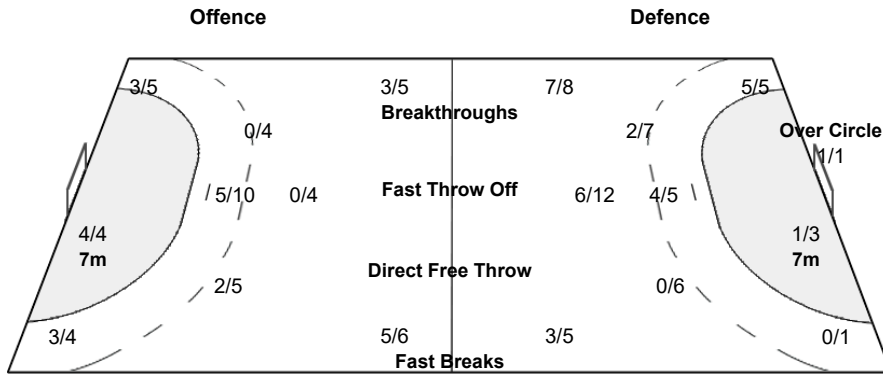

1-Missed

37 RADOVIC D		0/1	
--------------	--	-----	--

39 MILOSAVLJEVIC M		1/1	1/1
--------------------	--	-----	-----

1-Missed

Team Goals / Shots		
	0/1	1/2
2/4	6/13	8/11
2/2	2/4	4/4

4-Missed 1-Post 1-Blocked