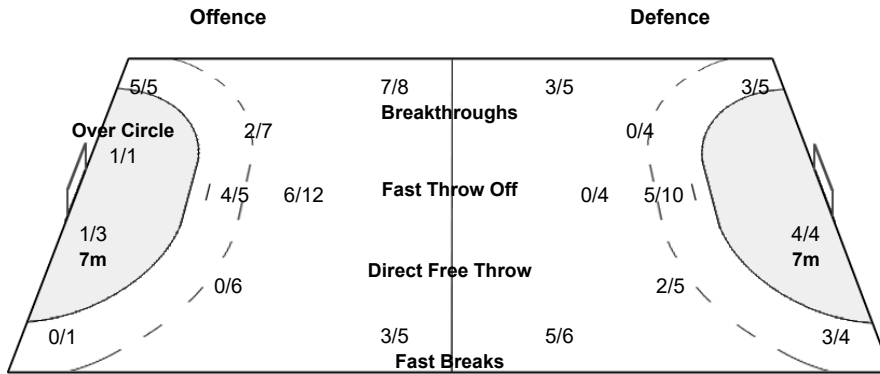

MON 17 JAN 2022
Start Time: 20:30

Preliminary Round - Group C

Match Team Statistics

Match No: 18

Szeged

FRA 29 - 25 SRB
(16 - 7) (13 - 18)

Referees: GATELIS Mindaugas (LTU) / MAZEIKA Vaidas (LTU)

FRA - France

Overview of Shot Distribution

MON 17 JAN 2022
Start Time: 20:30

Match Team Statistics

Szeged

Match No: 18

FRA 29 - 25 SRB

(16 - 7) (13 - 18)

Referees: GATELIS Mindaugas (LTU) / MAZEIKA Vaidas (LTU)

SRB - Serbia

Coach: GERONA SALAET Antonio (ESP) / MILOSAVLJEVIC Zikica

YC/RC Coach: 1/0 Time outs: 2

No.	Name	Total			All Goals / Shots							Punishments				Offence			Defence			TP	
		Goals	Shots	%	7mP	7m%	6mC	Wing	BT	FB	FTO	9m	YC	RC	2M	2+2	AS	R7	TO/TF	ST	BS		P7
1	BOMASTAR Milan																						0:00
6	BORZAS Uros	1	5	20							1/5					1							19:17
8	SRETENOVIC Stevan	1	1	100						1/1				2						1		1	14:57
10	DUKIC Darko	1	2	50	1/1	100					0/1							1					11:46
13	PESIC Zivan																						0:00
17	RADIVOJEVIC Bogdan	7	9	78	3/3	100		3/5		1/1													49:49
20	PECHMALBEC Dragan	2	4	50			2/4							1		3	3	/ 2		3	1		53:10
21	ILIC Vanja																						23:00
24	KUKIC Lazar	4	6	67		1/1	1/1	2/2			0/2					6		2					36:54
28	SOTIC Mladen	2	4	50			2/3			0/1													34:19
33	MARSENIC Mijajlo	4	7	57			2/5			2/2		1						/ 2	1	2			40:50
36	ORBOVIC Milos	0	4	0					0/2		0/2			1		2	1	2 / 1			1		30:20
37	RADOVIC Danilo	0	1	0							0/1					1							20:02
39	MILOSAVLJEVIC Marko	2	3	67				1/1			1/2					1		/ 1					32:07
76	CUPARA Vladimir																						30:50
90	IVANISEVIC Tibor	1	1	100						1/1													22:39
Team												1						1					
Totals		25	47	53	4/4	100	5/10	6/9	3/5	5/6		2/13	2		4		14	4	6 / 6	2	5	3	

No.	Name	Total			All Saves / Shots										
		Saves	Shots	%	7mP	7m%	6mC	Wing	BT	FB	FTO	9m	9m%	NS	NS%
1	BOMASTAR Milan														
76	CUPARA Vladimir	10	26	38			1/6	1/4	1/4	0/1		7/11	64	3/14	21
90	IVANISEVIC Tibor	2	14	14	0/1	0		0/2	0/3	0/2		2/6	33	0/5	0
EG			1												
Totals		12	41	29	0/1	0	1/6	1/6	1/8	0/3		9/17	53	3/20	15

Attacks

Team	All		Player Majority		Player Minority		Position Attacks		FB		Ind. FB		Team FB		TO	TO %
	G/Att.	%	G/Att.	%	G/Att.	%	G/Att.	%	G/Att.	%	G/Att.	%	G/Att.	%		
SRB	25/57	44	5/8	63	2/4	50	20/51	39	5/6	83	2/2	100	3/4	75	12	21

Team Shots

	Goals	Saves	Missed	Post	Blocked	Total	%	Prop %
6m Shots	5	3	1	1		10	50	21
Wing Shots	6	2	1			9	67	19
L R	3 3	1 1	1			4 5	75 60	9 11
9m Shots	2	8	2		1	13	15	28
L C R	2	2 3 3	1 1		1	5 4 4	40 0 0	11 9 9
7m Penalty Throws	4					4	100	9
Fast Breaks	5	1				6	83	13
Breakthroughs	3	2				5	60	11
Totals	25	16	4	1	1	47	53	100

Legend:	
%	Efficiency
9m	9-metre Shots
EG	Empty Goal
L	Left
R	Right
Wing	Wing Shots
2M	2-Minute Suspensions
AS	Assists
FB	Fast Breaks
NS	Near Shots
RC	Red Cards
YC	YC
2+2	2+2 Minute Suspensions
BS	Blocked Shots
FTO	Fast Throw off
P7	Penalty 7-metre Fouls
ST	Steals
6mC	6-metre Centre Shots
BT	Breakthroughs
G/Att.	Goals/Attacks
Prop %	Proportion of Goals
TO/TF	Turnover/Technical Faults
7mP	7-metre Penalty Shots
C	Center
Ind.	Individual
R7	Received 7-metre Fouls
TP	Time Played