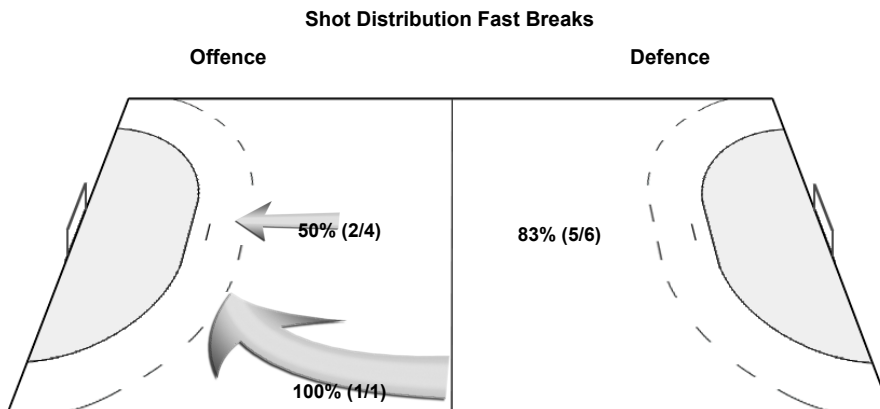

MON 17 JAN 2022
Start Time: 20:30

Preliminary Round - Group C

Match Team Statistics

Match No: 18

Szeged

FRA 29 - 25 SRB
(16 - 7) (13 - 18)

Referees: GATELIS Mindaugas (LTU) / MAZEIKA Vaidas (LTU)

FRA - France

Overview of Shot Distribution

MON 17 JAN 2022
Start Time: 20:30

Match Team Statistics

Szeged

Match No: 18

FRA 29 - 25 SRB

(16 - 7) (13 - 18)

Referees: GATELIS Mindaugas (LTU) / MAZEIKA Vaidas (LTU)

SRB - Serbia

Coach: GERONA SALAET Antonio (ESP) / MILOSAVLJEVIC Zikica

YC/RC Coach: 1/0 Time outs: 2

No.	Name	Total			All Goals / Shots							Punishments				Offence			Defence			TP	
		Goals	Shots	%	7mP	7m%	6mC	Wing	BT	FB	FTO	9m	YC	RC	2M	2+2	AS	R7	TO/TF	ST	BS		P7
1	BOMASTAR Milan																						0:00
6	BORZAS Uros	1	5	20							1/5					1							19:17
8	SRETENOVIC Stevan	1	1	100						1/1				2						1		1	14:57
10	DUKIC Darko	1	2	50	1/1	100					0/1							1					11:46
13	PESIC Zivan																						0:00
17	RADIVOJEVIC Bogdan	7	9	78	3/3	100		3/5		1/1													49:49
20	PECHMALBEC Dragan	2	4	50			2/4							1		3	3	/ 2		3	1		53:10
21	ILIC Vanja																						23:00
24	KUKIC Lazar	4	6	67		1/1	1/1	2/2			0/2					6		2					36:54
28	SOTIC Mladen	2	4	50			2/3			0/1													34:19
33	MARSENIC Mijajlo	4	7	57			2/5			2/2		1						/ 2	1	2			40:50
36	ORBOVIC Milos	0	4	0					0/2		0/2			1		2	1	2 / 1			1		30:20
37	RADOVIC Danilo	0	1	0							0/1					1							20:02
39	MILOSAVLJEVIC Marko	2	3	67				1/1			1/2					1		/ 1					32:07
76	CUPARA Vladimir																						30:50
90	IVANISEVIC Tibor	1	1	100						1/1													22:39
Team												1						1					
Totals		25	47	53	4/4	100	5/10	6/9	3/5	5/6		2/13	2		4		14	4	6 / 6	2	5	3	

No.	Name	Total			All Saves / Shots										
		Saves	Shots	%	7mP	7m%	6mC	Wing	BT	FB	FTO	9m	9m%	NS	NS%
1	BOMASTAR Milan														
76	CUPARA Vladimir	10	26	38			1/6	1/4	1/4	0/1		7/11	64	3/14	21
90	IVANISEVIC Tibor	2	14	14	0/1	0		0/2	0/3	0/2		2/6	33	0/5	0
EG			1												
Totals		12	41	29	0/1	0	1/6	1/6	1/8	0/3		9/17	53	3/20	15

Attacks

Team	All		Player Majority		Player Minority		Position Attacks		FB		Ind. FB		Team FB		TO	TO %
	G/Att.	%	G/Att.	%	G/Att.	%	G/Att.	%	G/Att.	%	G/Att.	%	G/Att.	%		
SRB	25/57	44	5/8	63	2/4	50	20/51	39	5/6	83	2/2	100	3/4	75	12	21

Team Shots

	Goals	Saves	Missed	Post	Blocked	Total	%	Prop %
6m Shots	5	3	1	1		10	50	21
Wing Shots	6	2	1			9	67	19
L R	3 3	1 1	1			4 5	75 60	9 11
9m Shots	2	8	2		1	13	15	28
L C R	2	2 3 3	1 1		1	5 4 4	40 0 0	11 9 9
7m Penalty Throws	4					4	100	9
Fast Breaks	5	1				6	83	13
Breakthroughs	3	2				5	60	11
Totals	25	16	4	1	1	47	53	100

Legend:	
%	Efficiency
9m	9-metre Shots
EG	Empty Goal
L	Left
R	Right
Wing	Wing Shots
2M	2-Minute Suspensions
AS	Assists
FB	Fast Breaks
NS	Near Shots
RC	Red Cards
YC	YC
2+2	2+2 Minute Suspensions
BS	Blocked Shots
FTO	Fast Throw off
P7	Penalty 7-metre Fouls
ST	Steals
6mC	6-metre Centre Shots
BT	Breakthroughs
G/Att.	Goals/Attacks
Prop %	Proportion of Goals
TO/TF	Turnover/Technical Faults
7mP	7-metre Penalty Shots
C	Center
Ind.	Individual
R7	Received 7-metre Fouls
TP	Time Played