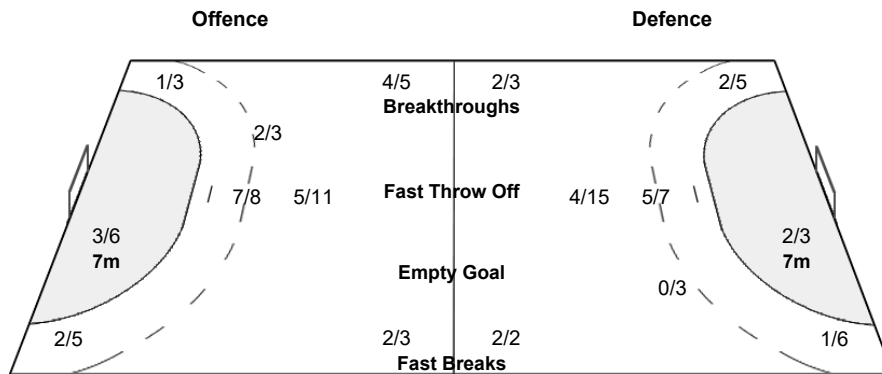

Team Goals / Shots

4/6	2/4	2/4
4/4	0/1	3/5
4/4	3/5	4/4

2-Missed 5-Post