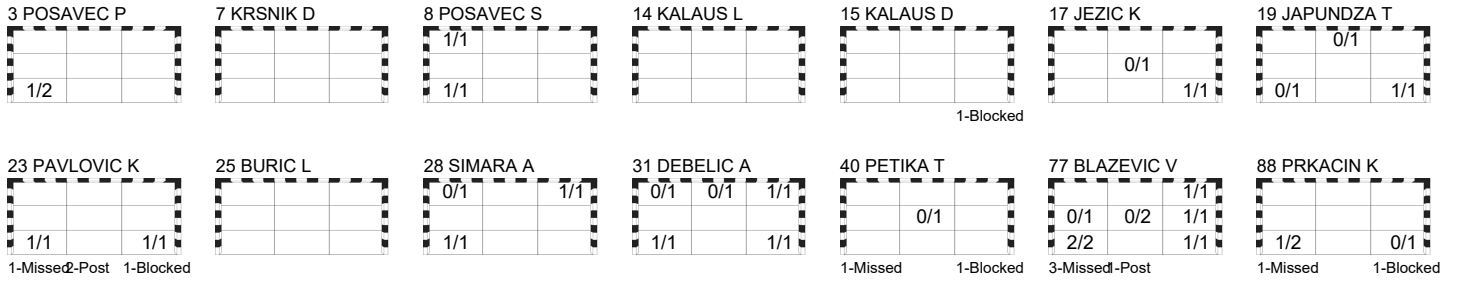

THU 10 NOV 2022
Start Time: 18:00

Match Team Statistics

Match No: 26

CRO 18 - 26 SLO

(12 - 13) (6 - 13)

Referees: METALARI Ismailj (MKD) / NIKOLOVSKI Nenad (MKD)

CRO - Croatia

Coach: SOSTARIC Nenad

YC/RC Coach: 1/0 Time outs: 3

No.	Name	Total			All Goals / Shots								Punishments				Offence			Defence			TP		
		Goals	Shots	%	7mP	7m%	6mC	Wing	BT	FB	FTO	9m	EG	YC	RC	2M	2+2	AS	R7	TO/TF	ST	BS		P7	
3	POSAVEC Paula	1	2	50			1/1	0/1																	36:52
7	KRSNIK Dora																	3		1				1	33:08
8	POSAVEC Stela	2	2	100			1/1		1/1											/ 1	1				15:25
12	KAPITANOVIC Ivana																								14:12
14	KALOUS Larissa																								7:20
15	KALOUS Dora	0	1	0							0/1									1				1	18:28
17	JEZIC Katarina	1	2	50				0/1		1/1						1					1		4		37:44
19	JAPUNDA Tena	1	3	33				1/3										2	1						40:29
23	PAVLOVIC Katarina	2	6	33	1/2	50						1/4								1					8:42
25	BURIC Lara																		1						19:31
28	SIMARA Andrea	2	3	67				1/2		1/1															22:53
31	DEBELIC Ana	3	5	60				3/4				0/1				1						2	1		51:23
40	PETIKA Tena	0	3	0				0/1				0/2						1	1	/ 1					14:59
77	BLAZEVIC Valentina	5	12	42	1/1	100			1/3	1/2		2/6					2		3						25:48
88	PRKACIN Kristina	1	5	20					0/1			1/4								3					27:18
91	PIJEVIC Tea																			1					45:48
Team														1											
Totals		18	44	41	2/3	67	5/7	3/11	2/3	2/2		4/18		1		2		8	3	10 / 2	4		7		

No.	Name	Total			All Saves / Shots										
		Saves	Shots	%	7mP	7m%	6mC	Wing	BT	FB	FTO	9m	9m%	NS	NS%
12	KAPITANOVIC Ivana	0	8	0	0/2	0	0/3		0/2			0/1	0	0/5	0
91	PIJEVIC Tea	11	29	38	1/2	50	0/4	2/5	1/3	1/3		6/12	50	3/12	25
Totals		11	37	30	1/4	25	0/7	2/5	1/5	1/3		6/13	46	3/17	18

Attacks

Team	All		Player Majority		Player Minority		Position Attacks		FB		Ind. FB		Team FB		TO	TO %
	G/Att.	%	G/Att.	%	G/Att.	%	G/Att.	%	G/Att.	%	G/Att.	%	G/Att.	%		
CRO	18/49	37	1/4	25	0/3	0	16/45	36	2/4	50			2/4	50	12	24

Team Shots

	Goals	Saves	Missed	Post	Blocked	Total	%	Prop %
6m Shots	5	1			1	7	71	16
Wing Shots	3	6	1		1	11	27	25
L R	1 2	3 3	1		1	6 5	17 40	14 11
9m Shots	4	6	5	1	2	18	22	41
L C R	4	2 4	5	1	2	3 15	0 27	7 34 0
7m Penalty Throws	2			1		3	67	7
Fast Breaks	2					2	100	5
Breakthroughs	2			1		3	67	7
Totals	18	13	6	3	4	44	41	100

Legend:	
%	Efficiency
9m	9-metre Shots
EG	Empty Goal
L	Left
R	Right
Wing	Wing Shots
2M	2-Minute Suspensions
AS	Assists
FB	Fast Breaks
NS	Near Shots
RC	Red Cards
YC	YC
2+2	2+2 Minute Suspensions
BS	Blocked Shots
FTO	Fast Throw off
P7	Penalty 7-metre Fouls
ST	Steals
6mC	6-metre Centre Shots
BT	Breakthroughs
G/Att.	Goals/Attacks
Prop %	Proportion of Goals
TO/TF	Turnover/Technical Faults
7mP	7-metre Penalty Shots
C	Center
Ind.	Individual
R7	Received 7-metre Fouls
TP	Time Played

THU 10 NOV 2022
Start Time: 18:00

Match Team Statistics
Match No: 26

CRO 18 - 26 SLO
(12 - 13) (6 - 13)

Referees: METALARI Ismailj (MKD) / NIKOLOVSKI Nenad (MKD)

CRO - Croatia

OverView of Shot Distribution