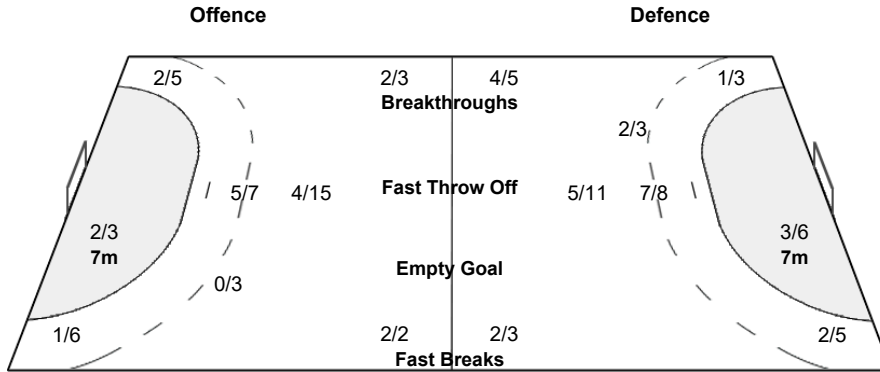

THU 10 NOV 2022
Start Time: 18:00

Match Team Statistics

Match No: 26

CRO 18 - 26 SLO

(12 - 13) (6 - 13)

Referees: METALARI Ismailj (MKD) / NIKOLOVSKI Nenad (MKD)

CRO - Croatia

Coach: SOSTARIC Nenad

YC/RC Coach: 1/0 Time outs: 3

No.	Name	Total			All Goals / Shots								Punishments				Offence			Defence			TP		
		Goals	Shots	%	7mP	7m%	6mC	Wing	BT	FB	FTO	9m	EG	YC	RC	2M	2+2	AS	R7	TO/TF	ST	BS		P7	
3	POSAVEC Paula	1	2	50			1/1	0/1																	36:52
7	KRSNIK Dora																	3		1				1	33:08
8	POSAVEC Stela	2	2	100			1/1		1/1											/ 1	1				15:25
12	KAPITANOVIC Ivana																								14:12
14	KALOUS Larissa																								7:20
15	KALOUS Dora	0	1	0							0/1									1				1	18:28
17	JEZIC Katarina	1	2	50				0/1		1/1						1					1		4		37:44
19	JAPUNDA Tena	1	3	33				1/3										2	1						40:29
23	PAVLOVIC Katarina	2	6	33	1/2	50						1/4								1					8:42
25	BURIC Lara																		1						19:31
28	SIMARA Andrea	2	3	67				1/2		1/1															22:53
31	DEBELIC Ana	3	5	60				3/4				0/1				1						2	1		51:23
40	PETIKA Tena	0	3	0				0/1				0/2						1	1	/ 1					14:59
77	BLAZEVIC Valentina	5	12	42	1/1	100			1/3	1/2		2/6					2		3						25:48
88	PRKACIN Kristina	1	5	20					0/1			1/4								3					27:18
91	PIJEVIC Tea																			1					45:48
Team														1											
Totals		18	44	41	2/3	67	5/7	3/11	2/3	2/2		4/18		1		2		8	3	10 / 2	4		7		

No.	Name	Total			All Saves / Shots										
		Saves	Shots	%	7mP	7m%	6mC	Wing	BT	FB	FTO	9m	9m%	NS	NS%
12	KAPITANOVIC Ivana	0	8	0	0/2	0	0/3		0/2			0/1	0	0/5	0
91	PIJEVIC Tea	11	29	38	1/2	50	0/4	2/5	1/3	1/3		6/12	50	3/12	25
Totals		11	37	30	1/4	25	0/7	2/5	1/5	1/3		6/13	46	3/17	18

Attacks

Team	All		Player Majority		Player Minority		Position Attacks		FB		Ind. FB		Team FB		TO	TO %
	G/Att.	%	G/Att.	%	G/Att.	%	G/Att.	%	G/Att.	%	G/Att.	%	G/Att.	%		
CRO	18/49	37	1/4	25	0/3	0	16/45	36	2/4	50			2/4	50	12	24

Team Shots

	Goals	Saves	Missed	Post	Blocked	Total	%	Prop %
6m Shots	5	1			1	7	71	16
Wing Shots	3	6	1		1	11	27	25
L R	1 2	3 3	1		1	6 5	17 40	14 11
9m Shots	4	6	5	1	2	18	22	41
L C R	4	2 4	5	1	2	3 15	0 27	7 34 0
7m Penalty Throws	2			1		3	67	7
Fast Breaks	2					2	100	5
Breakthroughs	2			1		3	67	7
Totals	18	13	6	3	4	44	41	100

Legend:	
%	Efficiency
9m	9-metre Shots
EG	Empty Goal
L	Left
R	Right
Wing	Wing Shots
2M	2-Minute Suspensions
AS	Assists
FB	Fast Breaks
NS	Near Shots
RC	Red Cards
YC	YC
2+2	2+2 Minute Suspensions
BS	Blocked Shots
FTO	Fast Throw off
P7	Penalty 7-metre Fouls
ST	Steals
6mC	6-metre Centre Shots
BT	Breakthroughs
G/Att.	Goals/Attacks
Prop %	Proportion of Goals
TO/TF	Turnover/Technical Faults
7mP	7-metre Penalty Shots
C	Center
Ind.	Individual
R7	Received 7-metre Fouls
TP	Time Played

THU 10 NOV 2022
Start Time: 18:00

Match Team Statistics
Match No: 26

CRO 18 - 26 SLO
(12 - 13) (6 - 13)

Referees: METALARI Ismailj (MKD) / NIKOLOVSKI Nenad (MKD)

CRO - Croatia

OverView of Shot Distribution