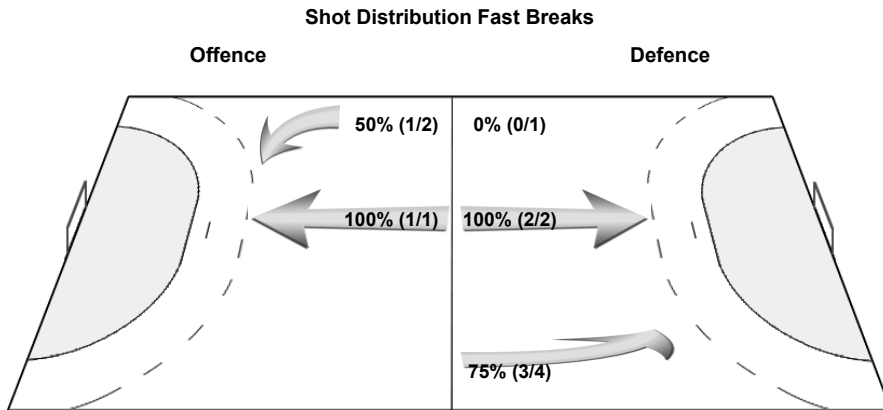

FRI 4 NOV 2022
Start Time: 20:30

Match Team Statistics

Match No: 1

NOR 32 - 23 CRO

(16 - 14) (16 - 9)

Referees: DUPLII Marina (UKR) / POBEDRINA Olena (UKR)

CRO - Croatia

Coach: SOSTARIC Nenad

Time outs: 2

No.	Name	Total			All Goals / Shots								Punishments				Offence			Defence			TP		
		Goals	Shots	%	7mP	7m%	6mC	Wing	BT	FB	FTO	9m	EG	YC	RC	2M	2+2	AS	R7	TO/TF	ST	BS		P7	
3	POSAVEC Paula	3	5	60				1/3	1/1	1/1															53:16
7	KRSNIK Dora	1	2	50					1/1										1	1	3 / 1			2	33:53
8	POSAVEC Stela	4	5	80					4/5										1		1 / 1				18:05
12	KAPITANOVIC Ivana																								40:13
14	KALOUS Larissa	0	3	0					0/1				0/2					1	1					1	17:31
15	KALOUS Dora	3	4	75				0/1	3/3									2		1					26:07
17	JEZIC Katarina	2	2	100			1/1				1/1													1	31:11
19	JAPUNDA Tena	3	3	100	1/1	100		2/2											1						32:11
25	BURIC Lara	0	2	0				0/1		0/1															26:50
28	SIMARA Andrea	0	1	0				0/1																	6:44
31	DEBELIC Ana	3	3	100			3/3								1			1	1			3	1	1	42:57
38	BARISIC Tina																								0:00
40	PETIKA Tena																								0:00
77	BLAZEVIC Valentina	3	6	50	1/2	50	1/1					1/3						4		2 / 1					28:44
88	PRKACIN Kristina	1	5	20								1/5		1		1				3 / 1					42:31
91	PIJEVIC Tea																								19:47
Team																									1
Totals		23	41	56	2/3	67	5/5	3/8	9/11	2/3		2/11		1		2		11	3	11 / 5		4	1	5	

No.	Name	Total			All Saves / Shots										
		Saves	Shots	%	7mP	7m%	6mC	Wing	BT	FB	FTO	9m	9m%	NS	NS%
12	KAPITANOVIC Ivana	4	25	16	0/3	0	1/7	1/3	0/2	1/5	FTO	1/5	20	2/12	17
91	PIJEVIC Tea	4	15	27	0/2	0		0/3	1/3	1/2		2/5	40	1/6	17
Totals		8	40	20	0/5	0	1/7	1/6	1/5	2/7		3/10	30	3/18	17

Attacks

Team	All		Player Majority		Player Minority		Position Attacks		FB		Ind. FB		Team FB		TO	TO %
	G/Att.	%	G/Att.	%	G/Att.	%	G/Att.	%	G/Att.	%	G/Att.	%	G/Att.	%		
CRO	23/55	42	6/9	67	0/3	0	21/52	40	2/3	67			2/3	67	16	29

Team Shots

	Goals	Saves	Missed	Post	Blocked	Total	%	Prop %
6m Shots	5					5	100	12
Wing Shots	3	5				8	38	20
L R	1 2	3 2				4 4	25 50	10 10
9m Shots	2	5	1	1	2	11	18	27
L C R	2	1 4	1	1	1 1	4 7	50 0	10 17 0
7m Penalty Throws	2		1			3	67	7
Fast Breaks	2			1		3	67	7
Breakthroughs	9		2			11	82	27
Totals	23	10	4	2	2	41	56	100

Legend:									
%	Efficiency	2M	2-Minute Suspensions	2+2	2+2 Minute Suspensions	6mC	6-metre Centre Shots	7mP	7-metre Penalty Shots
9m	9-metre Shots	AS	Assists	BS	Blocked Shots	BT	Breakthroughs	C	Center
EG	Empty Goal	FB	Fast Breaks	FTO	Fast Throw off	G/Att.	Goals/Attacks	Ind.	Individual
L	Left	NS	Near Shots	P7	Penalty 7-metre Fouls	Prop %	Proportion of Goals	R7	Received 7-metre Fouls
R	Right	RC	Red Cards	ST	Steals	TO/TF	Turnover/Technical Faults	TP	Time Played
Wing	Wing Shots	YC	YC						

FRI 4 NOV 2022
Start Time: 20:30

Match Team Statistics

Match No: 1

NOR 32 - 23 CRO

(16 - 14) (16 - 9)

Referees: DUPLII Marina (UKR) / POBEDRINA Olena (UKR)

CRO - Croatia

OverView of Shot Distribution