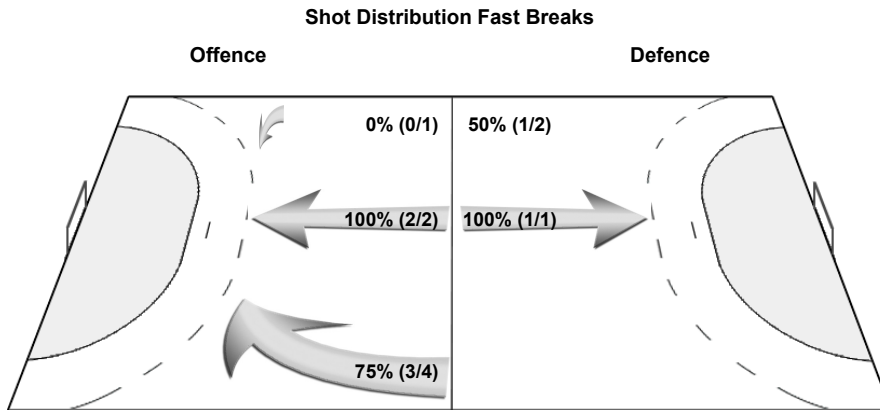

Preliminary Round - Group A

FRI 4 NOV 2022
Start Time: 20:30

Match Team Statistics
Match No: 1

NOR 32 - 23 CRO
(16 - 14) (16 - 9)

Referees: DUPLII Marina (UKR) / POBEDRINA Olena (UKR)

NOR - Norway

OverView of Shot Distribution

FRI 4 NOV 2022
Start Time: 20:30

Match Team Statistics

Match No: 1

NOR 32 - 23 CRO

(16 - 14) (16 - 9)

Referees: DUPLII Marina (UKR) / POBEDRINA Olena (UKR)

CRO - Croatia

Coach: SOSTARIC Nenad

Time outs: 2

No.	Name	Total			All Goals / Shots								Punishments				Offence			Defence			TP		
		Goals	Shots	%	7mP	7m%	6mC	Wing	BT	FB	FTO	9m	EG	YC	RC	2M	2+2	AS	R7	TO/TF	ST	BS		P7	
3	POSAVEC Paula	3	5	60				1/3	1/1	1/1															53:16
7	KRSNIK Dora	1	2	50					1/1										1	1	3 / 1			2	33:53
8	POSAVEC Stela	4	5	80					4/5										1		1 / 1				18:05
12	KAPITANOVIC Ivana																								40:13
14	KALOUS Larissa	0	3	0					0/1				0/2					1	1					1	17:31
15	KALOUS Dora	3	4	75				0/1	3/3									2		1					26:07
17	JEZIC Katarina	2	2	100			1/1				1/1													1	31:11
19	JAPUNDA Tena	3	3	100	1/1	100		2/2											1						32:11
25	BURIC Lara	0	2	0				0/1		0/1															26:50
28	SIMARA Andrea	0	1	0				0/1																	6:44
31	DEBELIC Ana	3	3	100			3/3								1			1	1			3	1	1	42:57
38	BARISIC Tina																								0:00
40	PETIKA Tena																								0:00
77	BLAZEVIC Valentina	3	6	50	1/2	50	1/1					1/3						4		2 / 1					28:44
88	PRKACIN Kristina	1	5	20								1/5		1		1				3 / 1					42:31
91	PIJEVIC Tea																								19:47
Team																									1
Totals		23	41	56	2/3	67	5/5	3/8	9/11	2/3		2/11		1		2		11	3	11 / 5		4	1	5	

No.	Name	Total			All Saves / Shots										
		Saves	Shots	%	7mP	7m%	6mC	Wing	BT	FB	FTO	9m	9m%	NS	NS%
12	KAPITANOVIC Ivana	4	25	16	0/3	0	1/7	1/3	0/2	1/5	FTO	1/5	20	2/12	17
91	PIJEVIC Tea	4	15	27	0/2	0		0/3	1/3	1/2		2/5	40	1/6	17
Totals		8	40	20	0/5	0	1/7	1/6	1/5	2/7		3/10	30	3/18	17

Attacks

Team	All		Player Majority		Player Minority		Position Attacks		FB		Ind. FB		Team FB		TO	TO %
	G/Att.	%	G/Att.	%	G/Att.	%	G/Att.	%	G/Att.	%	G/Att.	%	G/Att.	%		
CRO	23/55	42	6/9	67	0/3	0	21/52	40	2/3	67			2/3	67	16	29

Team Shots

	Goals	Saves	Missed	Post	Blocked	Total	%	Prop %
6m Shots	5					5	100	12
Wing Shots	3	5				8	38	20
L R	1 2	3 2				4 4	25 50	10 10
9m Shots	2	5	1	1	2	11	18	27
L C R	2	1 4	1	1	1 1	4 7	50 0	10 17 0
7m Penalty Throws	2		1			3	67	7
Fast Breaks	2			1		3	67	7
Breakthroughs	9		2			11	82	27
Totals	23	10	4	2	2	41	56	100

Legend:									
%	Efficiency	2M	2-Minute Suspensions	2+2	2+2 Minute Suspensions	6mC	6-metre Centre Shots	7mP	7-metre Penalty Shots
9m	9-metre Shots	AS	Assists	BS	Blocked Shots	BT	Breakthroughs	C	Center
EG	Empty Goal	FB	Fast Breaks	FTO	Fast Throw off	G/Att.	Goals/Attacks	Ind.	Individual
L	Left	NS	Near Shots	P7	Penalty 7-metre Fouls	Prop %	Proportion of Goals	R7	Received 7-metre Fouls
R	Right	RC	Red Cards	ST	Steals	TO/TF	Turnover/Technical Faults	TP	Time Played
Wing	Wing Shots	YC	YC