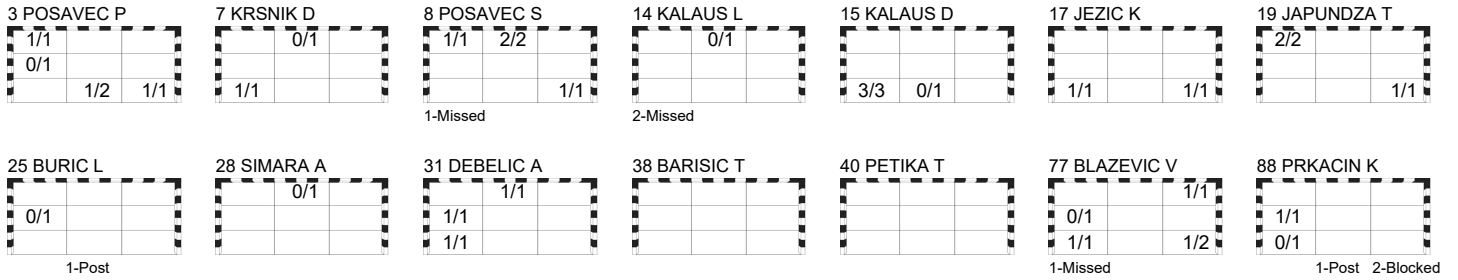

FRI 4 NOV 2022
Start Time: 20:30

Match Team Statistics

Match No: 1

NOR 32 - 23 CRO

(16 - 14) (16 - 9)

Referees: DUPLII Marina (UKR) / POBEDRINA Olena (UKR)

CRO - Croatia

Coach: SOSTARIC Nenad

Time outs: 2

No.	Name	Total			All Goals / Shots								Punishments				Offence			Defence			TP		
		Goals	Shots	%	7mP	7m%	6mC	Wing	BT	FB	FTO	9m	EG	YC	RC	2M	2+2	AS	R7	TO/TF	ST	BS		P7	
3	POSAVEC Paula	3	5	60				1/3	1/1	1/1															53:16
7	KRSNIK Dora	1	2	50					1/1										1	1	3 / 1			2	33:53
8	POSAVEC Stela	4	5	80					4/5										1		1 / 1				18:05
12	KAPITANOVIC Ivana																								40:13
14	KALOUS Larissa	0	3	0					0/1				0/2					1	1					1	17:31
15	KALOUS Dora	3	4	75				0/1	3/3									2		1					26:07
17	JEZIC Katarina	2	2	100			1/1				1/1													1	31:11
19	JAPUNDA Tena	3	3	100	1/1	100		2/2											1						32:11
25	BURIC Lara	0	2	0				0/1		0/1															26:50
28	SIMARA Andrea	0	1	0				0/1																	6:44
31	DEBELIC Ana	3	3	100			3/3								1			1	1			3	1	1	42:57
38	BARISIC Tina																								0:00
40	PETIKA Tena																								0:00
77	BLAZEVIC Valentina	3	6	50	1/2	50	1/1					1/3						4		2 / 1					28:44
88	PRKACIN Kristina	1	5	20								1/5		1		1				3 / 1					42:31
91	PIJEVIC Tea																								19:47
Team																									1
Totals		23	41	56	2/3	67	5/5	3/8	9/11	2/3		2/11		1		2		11	3	11 / 5		4	1	5	

No.	Name	Total			All Saves / Shots										
		Saves	Shots	%	7mP	7m%	6mC	Wing	BT	FB	FTO	9m	9m%	NS	NS%
12	KAPITANOVIC Ivana	4	25	16	0/3	0	1/7	1/3	0/2	1/5	FTO	1/5	20	2/12	17
91	PIJEVIC Tea	4	15	27	0/2	0		0/3	1/3	1/2		2/5	40	1/6	17
Totals		8	40	20	0/5	0	1/7	1/6	1/5	2/7		3/10	30	3/18	17

Attacks

Team	All		Player Majority		Player Minority		Position Attacks		FB		Ind. FB		Team FB		TO	TO %
	G/Att.	%	G/Att.	%	G/Att.	%	G/Att.	%	G/Att.	%	G/Att.	%	G/Att.	%		
CRO	23/55	42	6/9	67	0/3	0	21/52	40	2/3	67			2/3	67	16	29

Team Shots

	Goals	Saves	Missed	Post	Blocked	Total	%	Prop %
6m Shots	5					5	100	12
Wing Shots	3	5				8	38	20
L R	1 2	3 2				4 4	25 50	10 10
9m Shots	2	5	1	1	2	11	18	27
L C R	2	1 4	1	1	1 1	4 7	50 0	10 17 0
7m Penalty Throws	2		1			3	67	7
Fast Breaks	2			1		3	67	7
Breakthroughs	9		2			11	82	27
Totals	23	10	4	2	2	41	56	100

Legend:									
%	Efficiency	2M	2-Minute Suspensions	2+2	2+2 Minute Suspensions	6mC	6-metre Centre Shots	7mP	7-metre Penalty Shots
9m	9-metre Shots	AS	Assists	BS	Blocked Shots	BT	Breakthroughs	C	Center
EG	Empty Goal	FB	Fast Breaks	FTO	Fast Throw off	G/Att.	Goals/Attacks	Ind.	Individual
L	Left	NS	Near Shots	P7	Penalty 7-metre Fouls	Prop %	Proportion of Goals	R7	Received 7-metre Fouls
R	Right	RC	Red Cards	ST	Steals	TO/TF	Turnover/Technical Faults	TP	Time Played
Wing	Wing Shots	YC	YC						

FRI 4 NOV 2022
Start Time: 20:30

Match Team Statistics

Match No: 1

NOR 32 - 23 CRO

(16 - 14) (16 - 9)

Referees: DUPLII Marina (UKR) / POBEDRINA Olena (UKR)

CRO - Croatia

OverView of Shot Distribution