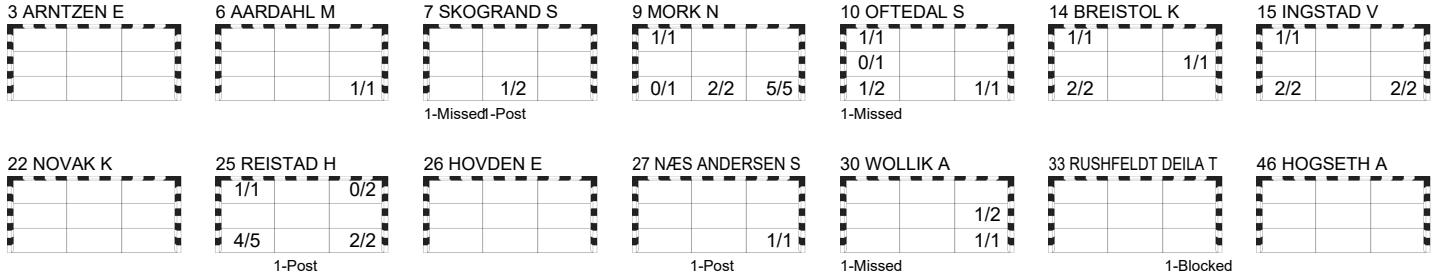

Preliminary Round - Group A

FRI 4 NOV 2022
 Start Time: 20:30

Match Team Statistics
Match No: 1

NOR 32 - 23 CRO
 (16 - 14) (16 - 9)

Referees: DUPLII Marina (UKR) / POBEDRINA Olena (UKR)

NOR - Norway

OverView of Shot Distribution